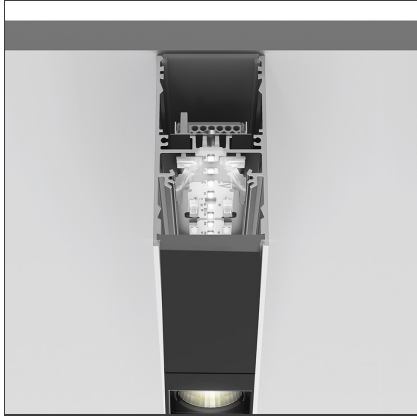

**A.39 Suspension/Ceiling - Direct Emission - 1184mm - 20° - 4000K -
Undimmable - 3x4 Optics - White**

IP 20 

DESIGN BY

Carlotta de Bevilacqua

DESCRIPTION

TECHNICAL DRAWINGS

FEATURES

Article Code:	BH00101	Series:	Indoor
Colour:	White		
Installation:	Suspension, Ceiling		

DIMENSIONS

Length:	cm 118
Width:	cm 4.5
Height:	cm 8.5

INCLUDED SOURCES

Category:	LED	Color temperature (K):	4000K
Number:	1	Color Tolerance:	MacAdam 2SDCM
Watt:	38W	Service Life:	L90 (20K) 118000h
Type:	4		

LUMINAIRE

Watt:	38W	Delivered lumens output (lm):	2646lm
		CCT:	4000K
		Efficiency:	76%
		Efficacy:	69.64lm/W
		CRI:	90

Notes

Screen supplied separately. *Driver uses 1 DALI address

ACCESSORIES

Louvre - 1184mm
3x4 optics white
AE41001

Louvre - 1184mm
3x4 optics black
AE41004

A.39 - Mechanical
joint including 1
suspension cable
AT09500

Sharping wall
grazer lens Kit
(4pcs) - 26°x70°
elliptical lenses kit.
It has to be used
on top of S 20°
reflectors to get
an elliptical beam
(greter axis along
the module
length). It contains
4 lenses.
AF06000