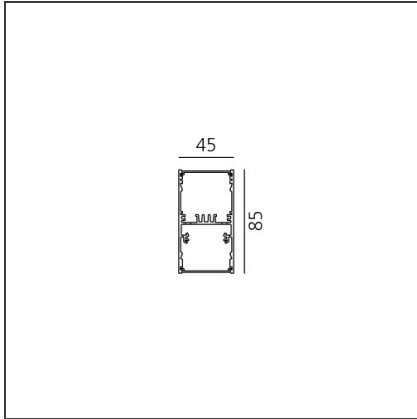

**A.39 Suspension/Ceiling - Direct Emission - 1184mm - 20° - 4000K -
Undimmable - 3x4 Optics - White**

IP 20 

DESIGN BY

Carlotta de Bevilacqua

DESCRIPTION

TECHNICAL DRAWINGS

FEATURES

Article Code:	BH00101	Series:	Indoor
Colour:	White		
Installation:	Suspension, Ceiling		

DIMENSIONS

Length:	cm 118
Width:	cm 4.5
Height:	cm 8.5

INCLUDED SOURCES

Category:	LED	Color temperature (K):	4000K
Number:	1	Color Tolerance:	MacAdam 2SDCM
Watt:	38W	Service Life:	L90 (20K) 118000h
Type:	4		

LUMINAIRE

Watt:	38W	Delivered lumens output (lm):	2646lm
		CCT:	4000K
		Efficiency:	76%
		Efficacy:	69.64lm/W
		CRI:	90

Notes

Screen supplied separately. *Driver uses 1 DALI address

ACCESSORIES

Louvre - 1184mm
3x4 optics white
AE41001