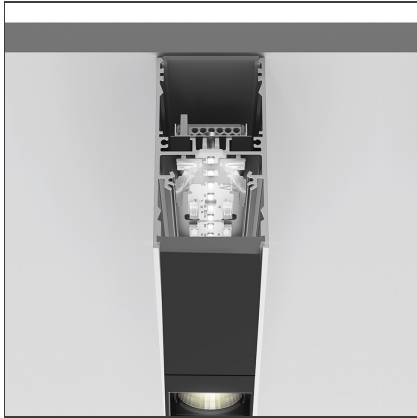

A.39 Suspension/Ceiling - Direct Emission - 1184mm - 20° - 4000K - Dimmable DALI - 2x4 Optics - White

IP 20 Dimmerable: + -

DESIGN BY

Carlotta de Bevilacqua

DESCRIPTION

TECHNICAL DRAWINGS

FEATURES

Article Code:	BH04301	Series:	Indoor
Colour:	White		
Installation:	Suspension, Ceiling		

DIMENSIONS

Length:	cm 118
Width:	cm 4.5
Height:	cm 8.5

INCLUDED SOURCES

Category:	LED	Color temperature (K):	4000K
Number:	1	Color Tolerance:	MacAdam 2SDCM
Watt:	25W	Service Life:	L90 (20K) 118000h
Type:	0		

LUMINAIRE

Watt:	27W	Delivered lumens output (lm):	1764lm
		CCT:	4000K
		Efficiency:	76%
		Efficacy:	65.34lm/W
		CRI:	90
		Dimmable Typology:	Dali

Notes

Screen supplied separately. *Driver uses 1 DALI address

ACCESSORIES

Louvre - 1184mm
2x4 optics white
AE40001

Louvre - 1184mm
2x4 optics black
AE40004

A.39 - Mechanical
joint including 1
suspension cable
AT09500

Sharping wall
grazer lens Kit
(4pcs) - 26°x70°
elliptical lenses kit.
It has to be used
on top of S 20°
reflectors to get
an elliptical beam
(greter axis along
the module
length). It contains
4 lenses.
AF06000