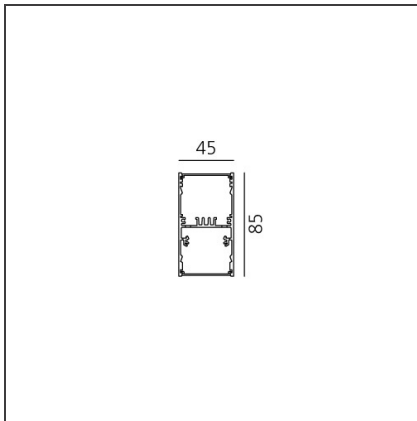

A.39 Suspension/Ceiling - Direct Emission - 1184mm - 20° - 4000K - Dimmable DALI - 2x4 Optics - White

IP 20 Dimmerable: + -

DESIGN BY

Carlotta de Bevilacqua

DESCRIPTION

TECHNICAL DRAWINGS

FEATURES

Article Code:	BH04301	Series:	Indoor
Colour:	White		
Installation:	Suspension, Ceiling		

DIMENSIONS

Length:	cm 118
Width:	cm 4.5
Height:	cm 8.5

INCLUDED SOURCES

Category:	LED	Color temperature (K):	4000K
Number:	1	Color Tolerance:	MacAdam 2SDCM
Watt:	25W	Service Life:	L90 (20K) 118000h
Type:	0		