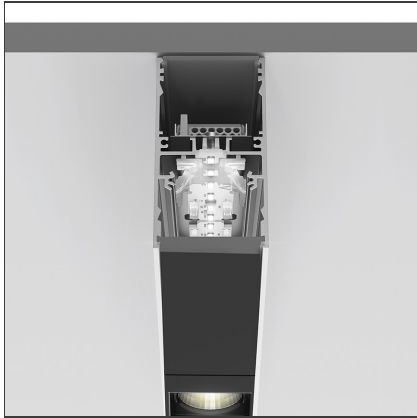

**A.39 Suspension/Ceiling - Direct Emission - 1184mm - 20° - 3000K -
Undimmable - 3x4 Optics - Silver**

IP 20 

DESIGN BY

Carlotta de Bevilacqua

DESCRIPTION

TECHNICAL DRAWINGS

FEATURES

Article Code:	BH00005	Series:	Indoor
Colour:	Silver		
Installation:	Suspension, Ceiling		

DIMENSIONS

Length:	cm 118
Width:	cm 4.5
Height:	cm 8.5

INCLUDED SOURCES

Category:	LED	Color temperature (K):	3000K
Number:	1	Color Tolerance:	MacAdam 2SDCM
Watt:	38W	Service Life:	L90 (20K) 118000h
Type:	0		

LUMINAIRE

Watt:	38W	Delivered lumens output (lm):	2473lm
		CCT:	3000K
		Efficiency:	76%
		Efficacy:	65.07lm/W
		CRI:	90

Notes

Screen supplied separately. *Driver uses 1 DALI address

ACCESSORIES

Louvre - 1184mm
3x4 optics white
AE41001

Louvre - 1184mm
3x4 optics black
AE41004

A.39 - Mechanical
joint including 1
suspension cable
AT09500

Sharping wall
grazer lens Kit
(4pcs) - 26°x70°
elliptical lenses kit.
It has to be used
on top of S 20°
reflectors to get
an elliptical beam
(greter axis along
the module
length). It contains
4 lenses.
AF06000