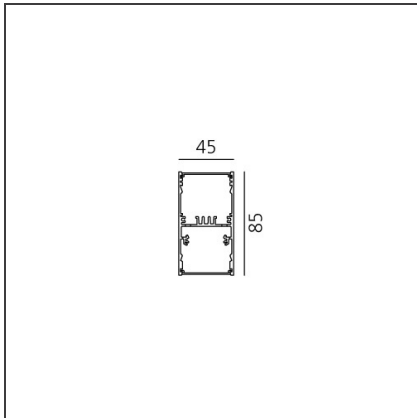

**A.39 Suspension/Ceiling - Direct Emission - 1184mm - 20° - 3000K -
Undimmable - 3x4 Optics - Silver**

IP 20 

DESIGN BY

Carlotta de Bevilacqua

DESCRIPTION

TECHNICAL DRAWINGS

FEATURES

Article Code:	BH00005	Series:	Indoor
Colour:	Silver		
Installation:	Suspension, Ceiling		

DIMENSIONS

Length:	cm 118
Width:	cm 4.5
Height:	cm 8.5

INCLUDED SOURCES

Category:	LED	Color temperature (K):	3000K
Number:	1	Color Tolerance:	MacAdam 2SDCM
Watt:	38W	Service Life:	L90 (20K) 118000h
Type:	0		

LUMINAIRE

Watt:	38W	Delivered lumens output (lm):	2473lm
		CCT:	3000K
		Efficiency:	76%
		Efficacy:	65.07lm/W
		CRI:	90

Notes

Screen supplied separately. *Driver uses 1 DALI address

ACCESSORIES

Louvre - 1184mm
3x4 optics white
AE41001