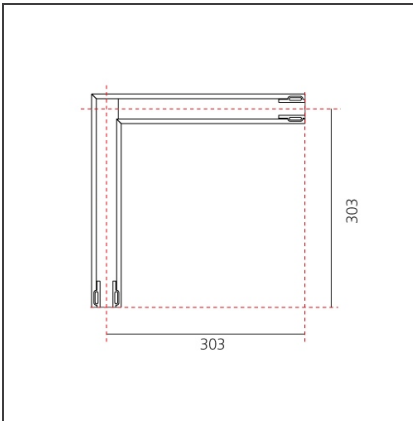

A.39 Suspension/Ceiling - 90° Corner (same plane) 4000K DALI Silver

DESIGN BY

Carlotta de Bevilacqua

DESCRIPTION

IP20  Dimmerable: 

TECHNICAL DRAWINGS

FEATURES

Article Code:	AT35105	Series:	Indoor
Colour:	Silver		
Installation:	Ceiling		
Environment:	Indoor		

DIMENSIONS

Length:	cm 30.3
Width:	cm 30.3

INCLUDED SOURCES

Category:	LED	Color temperature (K):	4000K
Number:	1		
Watt:	17W		
Type:	0		

LUMINAIRE

Watt:	17W	Delivered lumens output (lm):	989lm
		CCT:	4000K
		Efficiency:	41%
		Efficacy:	58.16lm/W
		CRI:	80
		Dimmable Typology:	Dali