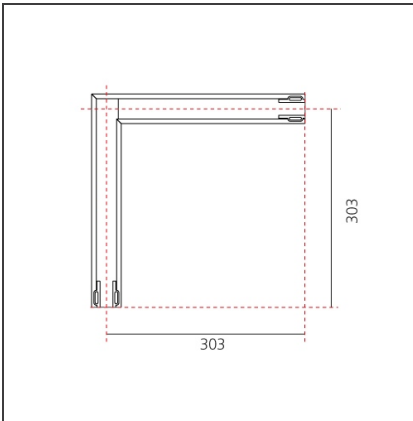

A.39 Suspension/Ceiling - 90° Corner (same plane) 4000K DALI Black

DESIGN BY

Carlotta de Bevilacqua

DESCRIPTION

IP20  Dimmerable: 

TECHNICAL DRAWINGS

FEATURES

Article Code:	AT35104	Series:	Indoor
Colour:	Black		
Installation:	Ceiling		
Environment:	Indoor		

DIMENSIONS

Length:	cm 30.3
Width:	cm 30.3

INCLUDED SOURCES

Category:	LED	Color temperature (K):	4000K
Number:	1		
Watt:	17W		
Type:	0		

LUMINAIRE

Watt:	17W	Delivered lumens output (lm):	989lm
		CCT:	4000K
		Efficiency:	41%
		Efficacy:	58.16lm/W
		CRI:	80
		Dimmable Typology:	Dali