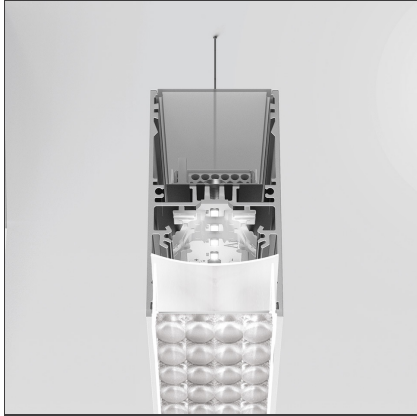

A.39 Suspension/Ceiling - 2960mm - Direct Emission - 4000K - Undimmable - Black

IP20 

DESIGN BY

Carlotta de Bevilacqua

DESCRIPTION

Controlled emission LED optic System. UGR index control and 65° luminance (EN 12464). Patent-pending proprietary optic system made by a thin black square-meshed grid and by a system of square plano-convex lenses of appropriate beam angle. The internal part of the grid is white painted and has a high reflection coefficient, so that the light incident on the grid is retrieved within the A.39 body. A net 'cut off' at the required angle is obtained through this system. The convex profile of the lens is designed with images optic techniques, so that the emission is limited within the 65° required by standard EN 12464. UGR<19 Angle luminance equals to 65° and beyond: <3,000 cd/m2. The grid positioned over the lenses allows only the rays falling into the required output angular limits to be incident to the lenses. The rays beyond these limits are recovered and redirected inside the light box (if the ray is incident to the white surface) or cancelled (if the ray is incident to the black edge).

TECHNICAL DRAWINGS

FEATURES

Article Code:	AT18704	Series:	Indoor
Colour:	Black		
Installation:	Suspension, Ceiling		

DIMENSIONS

Length:	cm 296
Width:	cm 4.5
Height:	cm 8.5

INCLUDED SOURCES

Category:	LED	Color temperature (K):	4000K
Number:	1		
Watt:	82W		
Type:	0		
Class:	A		

LUMINAIRE

Watt:	82W	Delivered lumens output (lm):	4961lm
		CCT:	4000K
		Efficiency:	41%
		Efficacy:	60.49lm/W
		CRI:	80

Notes

Screen supplied separately. Screen quantity to order: 2x M186700.

ACCESSORIES

NO
IMAGE
AVAILABLE

A.39 - Mechanical
joint including 1
suspension cable
AT09500

NO
IMAGE
AVAILABLE

Screen controlled
emission -
1480mm (5 pcs)
AT09900

NO
IMAGE
AVAILABLE

A.39 - Ceiling
bracket and
mechanical joint
AT09501

NO
IMAGE
AVAILABLE