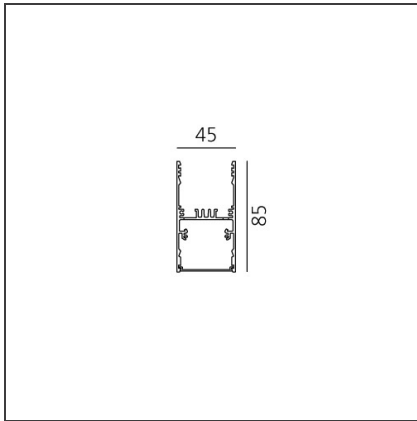

A.39 Suspension/Ceiling - 2960mm - Direct Emission - 4000K - Undimmable - Black

IP20 

DESIGN BY

Carlotta de Bevilacqua

DESCRIPTION

Controlled emission LED optic System. UGR index control and 65° luminance (EN 12464). Patent-pending proprietary optic system made by a thin black square-meshed grid and by a system of square plano-convex lenses of appropriate beam angle. The internal part of the grid is white painted and has a high reflection coefficient, so that the light incident on the grid is retrieved within the A.39 body. A net 'cut off' at the required angle is obtained through this system. The convex profile of the lens is designed with images optic techniques, so that the emission is limited within the 65° required by standard EN 12464. UGR<19 Angle luminance equals to 65° and beyond: <3,000 cd/m2. The grid positioned over the lenses allows only the rays falling into the required output angular limits to be incident to the lenses. The rays beyond these limits are recovered and redirected inside the light box (if the ray is incident to the white surface) or cancelled (if the ray is incident to the black edge).

TECHNICAL DRAWINGS

FEATURES

Article Code:	AT18704	Series:	Indoor
Colour:	Black		
Installation:	Suspension, Ceiling		

DIMENSIONS

Length:	cm 296
Width:	cm 4.5
Height:	cm 8.5

INCLUDED SOURCES

Category:	LED	Color temperature (K):	4000K
Number:	1		
Watt:	82W		
Type:	0		
Class:	A		