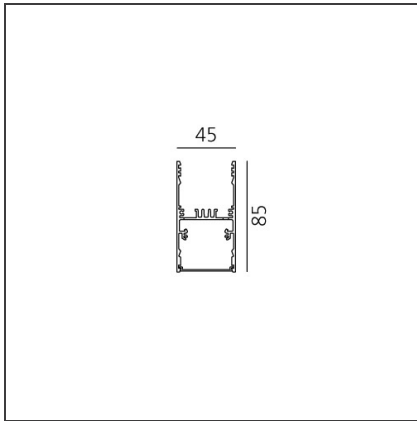

A.39 Suspension/Ceiling - 2368mm - Direct Emission - 4000K - Undimmable - Black

IP20 

DESIGN BY

Carlotta de Bevilacqua

DESCRIPTION

Controlled emission LED optic System. UGR index control and 65° luminance (EN 12464). Patent-pending proprietary optic system made by a thin black square-meshed grid and by a system of square plano-convex lenses of appropriate beam angle. The internal part of the grid is white painted and has a high reflection coefficient, so that the light incident on the grid is retrieved within the A.39 body. A net 'cut off' at the required angle is obtained through this system. The convex profile of the lens is designed with images optic techniques, so that the emission is limited within the 65° required by standard EN 12464. UGR<19 Angle luminance equals to 65° and beyond: <3,000 cd/m2. The grid positioned over the lenses allows only the rays falling into the required output angular limits to be incident to the lenses. The rays beyond these limits are recovered and redirected inside the light box (if the ray is incident to the white surface) or cancelled (if the ray is incident to the black edge).

TECHNICAL DRAWINGS

FEATURES

Article Code:	AT15704	Series:	Indoor
Colour:	Black		
Installation:	Suspension, Ceiling		

DIMENSIONS

Length:	cm 237
Width:	cm 4.5
Height:	cm 8.5

INCLUDED SOURCES

Category:	LED	Color temperature (K):	4000K
Number:	1		
Watt:	66W		
Type:	0		
Class:	A		

LUMINAIRE

Watt:	66W	Delivered lumens output (lm):	3968lm
		CCT:	4000K
		Efficiency:	41%
		Efficacy:	60.13lm/W
		CRI:	80

Notes

Screen supplied separately. Screen quantity to order: 2x AT09900.

ACCESSORIES

NO
IMAGE
AVAILABLE