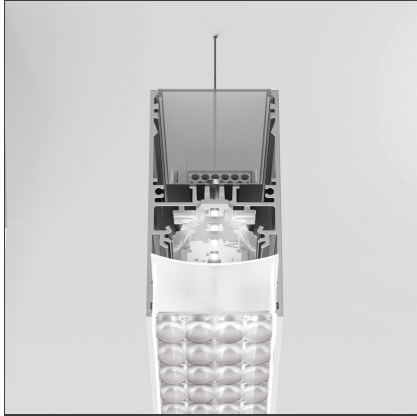

A.39 Suspension/Ceiling - 2368mm - Direct Emission - 4000K - Undimmable - Black

IP20 

DESIGN BY

Carlotta de Bevilacqua

DESCRIPTION

Controlled emission LED optic System. UGR index control and 65° luminance (EN 12464). Patent-pending proprietary optic system made by a thin black square-meshed grid and by a system of square plano-convex lenses of appropriate beam angle. The internal part of the grid is white painted and has a high reflection coefficient, so that the light incident on the grid is retrieved within the A.39 body. A net 'cut off' at the required angle is obtained through this system. The convex profile of the lens is designed with images optic techniques, so that the emission is limited within the 65° required by standard EN 12464. UGR<19 Angle luminance equals to 65° and beyond: <3,000 cd/m2. The grid positioned over the lenses allows only the rays falling into the required output angular limits to be incident to the lenses. The rays beyond these limits are recovered and redirected inside the light box (if the ray is incident to the white surface) or cancelled (if the ray is incident to the black edge).

TECHNICAL DRAWINGS

FEATURES

Article Code:	AT15704	Series:	Indoor
Colour:	Black		
Installation:	Suspension, Ceiling		

DIMENSIONS

Length:	cm 237
Width:	cm 4.5
Height:	cm 8.5

INCLUDED SOURCES

Category:	LED	Color temperature (K):	4000K
Number:	1		
Watt:	66W		
Type:	0		
Class:	A		

LUMINAIRE

Watt:	66W	Delivered lumens output (lm):	3968lm
		CCT:	4000K
		Efficiency:	41%
		Efficacy:	60.13lm/W
		CRI:	80

Notes

Screen supplied separately. Screen quantity to order: 2x AT09900.

ACCESSORIES

NO
IMAGE
AVAILABLE

A.39 - Mechanical
joint including 1
suspension cable
AT09500

NO
IMAGE
AVAILABLE

A.39 - Ceiling
bracket and
mechanical joint
AT09501

NO
IMAGE
AVAILABLE

A.39 - End Ceiling
Bracket (2x)
AT09502

Algorithmo System
LED - Optics -
Controlled
Emission -
1184mm
M186700