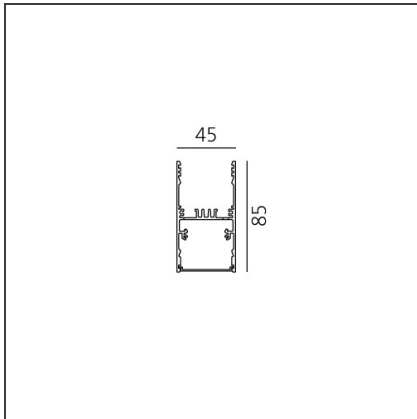

A.39 Suspension/Ceiling - 2368mm - Direct Emission - 4000K - DALI - Silver

IP20 Dimmerable: + -

DESIGN BY

Carlotta de Bevilacqua

DESCRIPTION

Controlled emission LED optic System. UGR index control and 65° luminance (EN 12464). Patent-pending proprietary optic system made by a thin black square-meshed grid and by a system of square plano-convex lenses of appropriate beam angle. The internal part of the grid is white painted and has a high reflection coefficient, so that the light incident on the grid is retrieved within the A.39 body. A net 'cut off' at the required angle is obtained through this system. The convex profile of the lens is designed with images optic techniques, so that the emission is limited within the 65° required by standard EN 12464. UGR<19 Angle luminance equals to 65° and beyond: <3,000 cd/m². The grid positioned over the lenses allows only the rays falling into the required output angular limits to be incident to the lenses. The rays beyond these limits are recovered and redirected inside the light box (if the ray is incident to the white surface) or cancelled (if the ray is incident to the black edge).

TECHNICAL DRAWINGS

FEATURES

Article Code:	AT15605	Series:	Indoor
Colour:	Silver		
Installation:	Suspension, Ceiling		

DIMENSIONS

Length:	cm 237
Width:	cm 4,5
Height:	cm 8,5

INCLUDED SOURCES

Category:	LED	Color temperature (K):	4000K
Number:	1		
Watt:	66W		
Type:	0		
Class:	A		

LUMINAIRE

Watt:	66W	Delivered lumens output (lm):	3968lm
		CCT:	4000K
		Efficiency:	41%
		Efficacy:	60.13lm/W
		CRI:	80
		Dimmable Typology:	Dali

Notes

Screen supplied separately. Screen quantity to order: 2x AT09900.