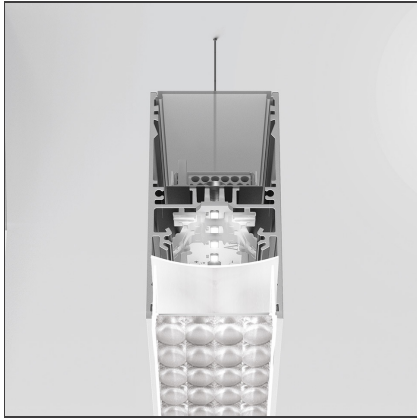

A.39 Suspension/Ceiling - 2368mm - Direct Emission - 4000K - DALI - Black

IP20 Dimmerable: + -

DESIGN BY

Carlotta de Bevilacqua

DESCRIPTION

Controlled emission LED optic System. UGR index control and 65° luminance (EN 12464). Patent-pending proprietary optic system made by a thin black square-meshed grid and by a system of square plano-convex lenses of appropriate beam angle. The internal part of the grid is white painted and has a high reflection coefficient, so that the light incident on the grid is retrieved within the A.39 body. A net 'cut off' at the required angle is obtained through this system. The convex profile of the lens is designed with images optic techniques, so that the emission is limited within the 65° required by standard EN 12464. UGR<19 Angle luminance equals to 65° and beyond: <3,000 cd/m². The grid positioned over the lenses allows only the rays falling into the required output angular limits to be incident to the lenses. The rays beyond these limits are recovered and redirected inside the light box (if the ray is incident to the white surface) or cancelled (if the ray is incident to the black edge).

TECHNICAL DRAWINGS

FEATURES

Article Code:	AT15604	Series:	Indoor
Colour:	Black		
Installation:	Suspension, Ceiling		

DIMENSIONS

Length:	cm 237
Width:	cm 4,5
Height:	cm 8,5

INCLUDED SOURCES

Category:	LED	Color temperature (K):	4000K
Number:	1		
Watt:	66W		
Type:	0		
Class:	A		

LUMINAIRE

Watt:	66W	Delivered lumens output (lm):	3968lm
		CCT:	4000K
		Efficiency:	41%
		Efficacy:	60.13lm/W
		CRI:	80
		Dimmable Typology:	Dali

Notes

Screen supplied separately. Screen quantity to order: 2x AT09900.