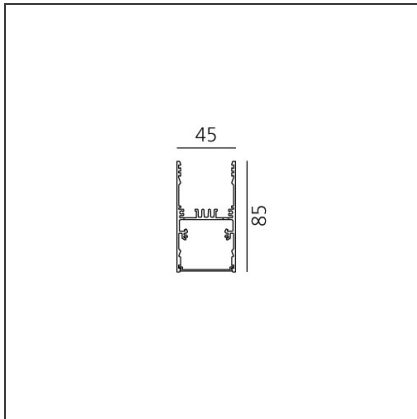

A.39 Suspension/Ceiling - 2368mm - Direct Emission - 4000K - DALI - Black

IP20 Dimmerable: + -

DESIGN BY

Carlotta de Bevilacqua

DESCRIPTION

Controlled emission LED optic System. UGR index control and 65° luminance (EN 12464). Patent-pending proprietary optic system made by a thin black square-meshed grid and by a system of square plano-convex lenses of appropriate beam angle. The internal part of the grid is white painted and has a high reflection coefficient, so that the light incident on the grid is retrieved within the A.39 body. A net 'cut off' at the required angle is obtained through this system. The convex profile of the lens is designed with images optic techniques, so that the emission is limited within the 65° required by standard EN 12464. UGR<19 Angle luminance equals to 65° and beyond: <3,000 cd/m². The grid positioned over the lenses allows only the rays falling into the required output angular limits to be incident to the lenses. The rays beyond these limits are recovered and redirected inside the light box (if the ray is incident to the white surface) or cancelled (if the ray is incident to the black edge).

TECHNICAL DRAWINGS

FEATURES

Article Code:	AT15604	Series:	Indoor
Colour:	Black		
Installation:	Suspension, Ceiling		

DIMENSIONS

Length:	cm 237
Width:	cm 4,5
Height:	cm 8,5

INCLUDED SOURCES

Category:	LED	Color temperature (K):	4000K
Number:	1		
Watt:	66W		
Type:	0		
Class:	A		

LUMINAIRE

Watt:	66W	Delivered lumens output (lm):	3968lm
		CCT:	4000K
		Efficiency:	41%
		Efficacy:	60.13lm/W
		CRI:	80
		Dimmable Typology:	Dali

Notes

Screen supplied separately. Screen quantity to order: 2x AT09900.