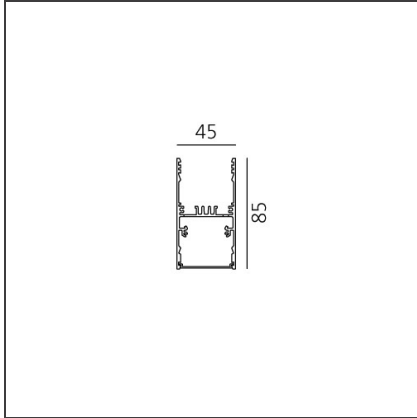

A.39 Suspension/Ceiling - 2368mm - Direct Emission - 3000K - DALI - White

IP20 Dimmerable: + -

DESIGN BY

Carlotta de Bevilacqua

DESCRIPTION

Controlled emission LED optic System. UGR index control and 65° luminance (EN 12464). Patent-pending proprietary optic system made by a thin black square-meshed grid and by a system of square plano-convex lenses of appropriate beam angle. The internal part of the grid is white painted and has a high reflection coefficient, so that the light incident on the grid is retrieved within the A.39 body. A net 'cut off' at the required angle is obtained through this system. The convex profile of the lens is designed with images optic techniques, so that the emission is limited within the 65° required by standard EN 12464. UGR<19 Angle luminance equals to 65° and beyond: <3,000 cd/m². The grid positioned over the lenses allows only the rays falling into the required output angular limits to be incident to the lenses. The rays beyond these limits are recovered and redirected inside the light box (if the ray is incident to the white surface) or cancelled (if the ray is incident to the black edge).

TECHNICAL DRAWINGS

FEATURES

Article Code:	AT15401	Series:	Indoor
Colour:	White		
Installation:	Suspension, Ceiling		

DIMENSIONS

Length:	cm 237
Width:	cm 4,5
Height:	cm 8,5

INCLUDED SOURCES

Category:	LED	Color temperature (K):	3000K
Number:	1		
Watt:	66W		
Type:	0		
Class:	A		

LUMINAIRE

Watt:	66W	Delivered lumens output (lm):	3911lm
		CCT:	3000K
		Efficiency:	42%
		Efficacy:	59.26lm/W
		CRI:	80
		Dimmable Typology:	Dali

Notes

Screen supplied separately. Screen quantity to order: 2x AT09900.