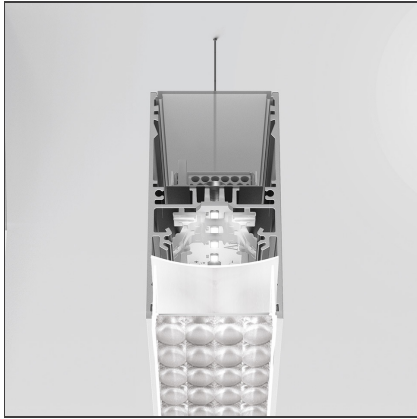

A.39 Suspension/Ceiling - 2368mm - Direct Emission - 3000K - DALI - White

IP20 Dimmerable: + -

DESIGN BY

Carlotta de Bevilacqua

DESCRIPTION

Controlled emission LED optic System. UGR index control and 65° luminance (EN 12464). Patent-pending proprietary optic system made by a thin black square-meshed grid and by a system of square plano-convex lenses of appropriate beam angle. The internal part of the grid is white painted and has a high reflection coefficient, so that the light incident on the grid is retrieved within the A.39 body. A net 'cut off' at the required angle is obtained through this system. The convex profile of the lens is designed with images optic techniques, so that the emission is limited within the 65° required by standard EN 12464. UGR<19 Angle luminance equals to 65° and beyond: <3,000 cd/m². The grid positioned over the lenses allows only the rays falling into the required output angular limits to be incident to the lenses. The rays beyond these limits are recovered and redirected inside the light box (if the ray is incident to the white surface) or cancelled (if the ray is incident to the black edge).

TECHNICAL DRAWINGS

FEATURES

Article Code:	AT15401	Series:	Indoor
Colour:	White		
Installation:	Suspension, Ceiling		

DIMENSIONS

Length:	cm 237
Width:	cm 4,5
Height:	cm 8,5

INCLUDED SOURCES

Category:	LED	Color temperature (K):	3000K
Number:	1		
Watt:	66W		
Type:	0		
Class:	A		

LUMINAIRE

Watt:	66W	Delivered lumens output (lm):	3911lm
		CCT:	3000K
		Efficiency:	42%
		Efficacy:	59.26lm/W
		CRI:	80
		Dimmable Typology:	Dali

Notes

Screen supplied separately. Screen quantity to order: 2x AT09900.