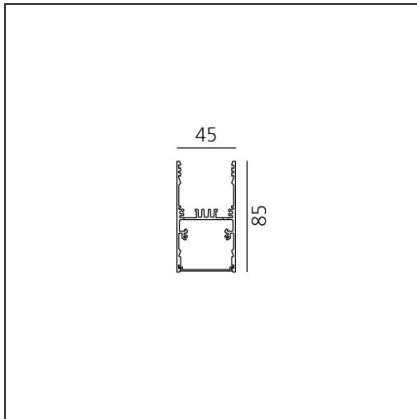

A.39 Suspension/Ceiling - 1482mm - Direct Emission - 4000K - DALI - White

IP20 Dimmerable: + -

DESIGN BY

Carlotta de Bevilacqua

DESCRIPTION

Controlled emission LED optic System. UGR index control and 65° luminance (EN 12464). Patent-pending proprietary optic system made by a thin black square-meshed grid and by a system of square plano-convex lenses of appropriate beam angle. The internal part of the grid is white painted and has a high reflection coefficient, so that the light incident on the grid is retrieved within the A.39 body. A net 'cut off' at the required angle is obtained through this system. The convex profile of the lens is designed with images optic techniques, so that the emission is limited within the 65° required by standard EN 12464. UGR<19 Angle luminance equals to 65° and beyond: <3,000 cd/m². The grid positioned over the lenses allows only the rays falling into the required output angular limits to be incident to the lenses. The rays beyond these limits are recovered and redirected inside the light box (if the ray is incident to the white surface) or cancelled (if the ray is incident to the black edge).

TECHNICAL DRAWINGS

FEATURES

Article Code:	AT14601	Series:	Indoor
Colour:	White		
Installation:	Suspension, Ceiling		

DIMENSIONS

Length:	cm 148
Width:	cm 4,5
Height:	cm 8,5

INCLUDED SOURCES

Category:	LED	Color temperature (K):	4000K
Number:	1		
Watt:	42W		
Type:	0		
Class:	A		