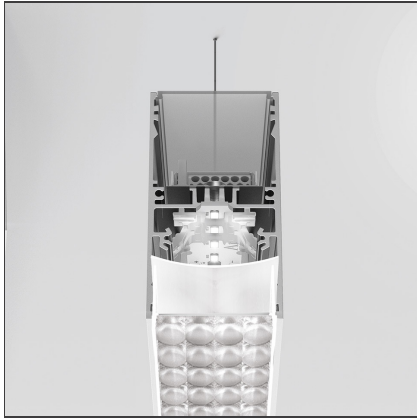

A.39 Suspension/Ceiling - 1482mm - Direct Emission - 4000K - DALI - White

IP20 Dimmerable: + -

DESIGN BY

Carlotta de Bevilacqua

DESCRIPTION

Controlled emission LED optic System. UGR index control and 65° luminance (EN 12464). Patent-pending proprietary optic system made by a thin black square-meshed grid and by a system of square plano-convex lenses of appropriate beam angle. The internal part of the grid is white painted and has a high reflection coefficient, so that the light incident on the grid is retrieved within the A.39 body. A net 'cut off' at the required angle is obtained through this system. The convex profile of the lens is designed with images optic techniques, so that the emission is limited within the 65° required by standard EN 12464. UGR<19 Angle luminance equals to 65° and beyond: <3,000 cd/m². The grid positioned over the lenses allows only the rays falling into the required output angular limits to be incident to the lenses. The rays beyond these limits are recovered and redirected inside the light box (if the ray is incident to the white surface) or cancelled (if the ray is incident to the black edge).

TECHNICAL DRAWINGS

FEATURES

Article Code:	AT14601	Series:	Indoor
Colour:	White		
Installation:	Suspension, Ceiling		

DIMENSIONS

Length:	cm 148
Width:	cm 4,5
Height:	cm 8,5

INCLUDED SOURCES

Category:	LED	Color temperature (K):	4000K
Number:	1		
Watt:	42W		
Type:	0		
Class:	A		

LUMINAIRE

Watt:	42W	Delivered lumens output (lm):	2554lm
		CCT:	80K
		Efficiency:	42%
		Efficacy:	60.81lm/W
		CRI:	0
		Dimmable Typology:	Dali

Notes

Screen supplied separately. Screen quantity to order: 1x M186700.