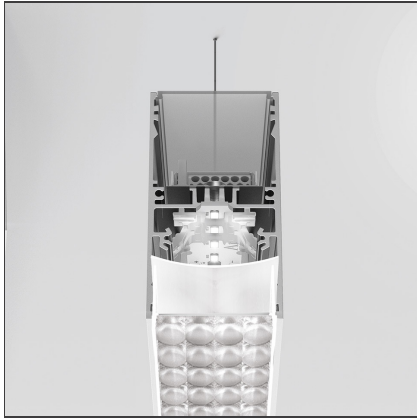

A.39 Suspension/Ceiling - 1482mm - Direct Emission - 4000K - DALI - Silver

IP20 Dimmerable: + -

DESIGN BY

Carlotta de Bevilacqua

DESCRIPTION

Controlled emission LED optic System. UGR index control and 65° luminance (EN 12464). Patent-pending proprietary optic system made by a thin black square-meshed grid and by a system of square plano-convex lenses of appropriate beam angle. The internal part of the grid is white painted and has a high reflection coefficient, so that the light incident on the grid is retrieved within the A.39 body. A net 'cut off' at the required angle is obtained through this system. The convex profile of the lens is designed with images optic techniques, so that the emission is limited within the 65° required by standard EN 12464. UGR<19 Angle luminance equals to 65° and beyond: <3,000 cd/m². The grid positioned over the lenses allows only the rays falling into the required output angular limits to be incident to the lenses. The rays beyond these limits are recovered and redirected inside the light box (if the ray is incident to the white surface) or cancelled (if the ray is incident to the black edge).

TECHNICAL DRAWINGS

FEATURES

Article Code:	AT14605	Series:	Indoor
Colour:	Silver		
Installation:	Suspension, Ceiling		

DIMENSIONS

Length:	cm 148
Width:	cm 4,5
Height:	cm 8,5

INCLUDED SOURCES

Category:	LED	Color temperature (K):	4000K
Number:	1		
Watt:	42W		
Type:	0		
Class:	A		

LUMINAIRE

Watt:	42W	Delivered lumens output (lm):	2480lm
		CCT:	4000K
		Efficiency:	41%
		Efficacy:	59.05lm/W
		CRI:	80
		Dimmable Typology:	Dali

Notes

Screen supplied separately. Screen quantity to order: 1x M186700.