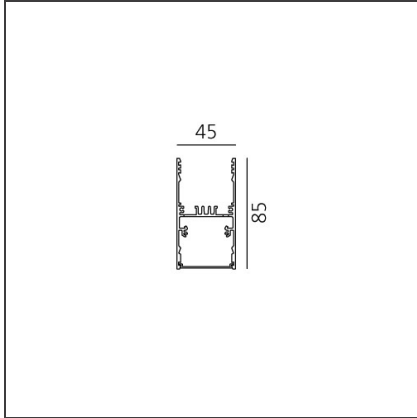

A.39 Suspension/Ceiling - 1482mm - Direct Emission - 4000K - DALI - Silver

IP20 Dimmerable: + -

DESIGN BY

Carlotta de Bevilacqua

DESCRIPTION

Controlled emission LED optic System. UGR index control and 65° luminance (EN 12464). Patent-pending proprietary optic system made by a thin black square-meshed grid and by a system of square plano-convex lenses of appropriate beam angle. The internal part of the grid is white painted and has a high reflection coefficient, so that the light incident on the grid is retrieved within the A.39 body. A net 'cut off' at the required angle is obtained through this system. The convex profile of the lens is designed with images optic techniques, so that the emission is limited within the 65° required by standard EN 12464. UGR<19 Angle luminance equals to 65° and beyond: <3,000 cd/m². The grid positioned over the lenses allows only the rays falling into the required output angular limits to be incident to the lenses. The rays beyond these limits are recovered and redirected inside the light box (if the ray is incident to the white surface) or cancelled (if the ray is incident to the black edge).

TECHNICAL DRAWINGS

FEATURES

Article Code:	AT14605	Series:	Indoor
Colour:	Silver		
Installation:	Suspension, Ceiling		

DIMENSIONS

Length:	cm 148
Width:	cm 4,5
Height:	cm 8,5

INCLUDED SOURCES

Category:	LED	Color temperature (K):	4000K
Number:	1		
Watt:	42W		
Type:	0		
Class:	A		

LUMINAIRE

Watt:	42W	Delivered lumens output (lm):	2480lm
		CCT:	4000K
		Efficiency:	41%
		Efficacy:	59.05lm/W
		CRI:	80
		Dimmable Typology:	Dali

Notes

Screen supplied separately. Screen quantity to order: 1x M186700.