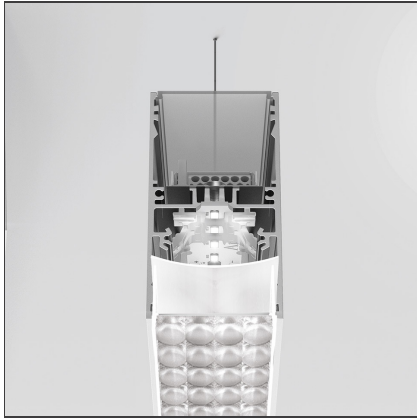

A.39 Suspension/Ceiling - 1482mm - Direct Emission - 4000K - DALI - Black

IP20 Dimmerable: + -

DESIGN BY

Carlotta de Bevilacqua

DESCRIPTION

Controlled emission LED optic System. UGR index control and 65° luminance (EN 12464). Patent-pending proprietary optic system made by a thin black square-meshed grid and by a system of square plano-convex lenses of appropriate beam angle. The internal part of the grid is white painted and has a high reflection coefficient, so that the light incident on the grid is retrieved within the A.39 body. A net 'cut off' at the required angle is obtained through this system. The convex profile of the lens is designed with images optic techniques, so that the emission is limited within the 65° required by standard EN 12464. UGR<19 Angle luminance equals to 65° and beyond: <3,000 cd/m². The grid positioned over the lenses allows only the rays falling into the required output angular limits to be incident to the lenses. The rays beyond these limits are recovered and redirected inside the light box (if the ray is incident to the white surface) or cancelled (if the ray is incident to the black edge).

TECHNICAL DRAWINGS

FEATURES

Article Code:	AT14604	Series:	Indoor
Colour:	Black		
Installation:	Suspension, Ceiling		

DIMENSIONS

Length:	cm 148
Width:	cm 4,5
Height:	cm 8,5

INCLUDED SOURCES

Category:	LED	Color temperature (K):	4000K
Number:	1		
Watt:	42W		
Type:	0		
Class:	A		

LUMINAIRE

Watt:	42W	Delivered lumens output (lm):	2480lm
		CCT:	4000K
		Efficiency:	41%
		Efficacy:	59.05lm/W
		CRI:	80
		Dimmable Typology:	Dali

Notes

Screen supplied separately. Screen quantity to order: 1x M186700.