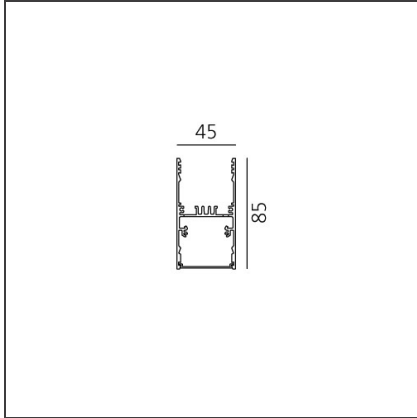

A.39 Suspension/Ceiling - 1482mm - Direct Emission - 4000K - DALI - Black

IP20 Dimmerable: + -

DESIGN BY

Carlotta de Bevilacqua

DESCRIPTION

Controlled emission LED optic System. UGR index control and 65° luminance (EN 12464). Patent-pending proprietary optic system made by a thin black square-meshed grid and by a system of square plano-convex lenses of appropriate beam angle. The internal part of the grid is white painted and has a high reflection coefficient, so that the light incident on the grid is retrieved within the A.39 body. A net 'cut off' at the required angle is obtained through this system. The convex profile of the lens is designed with images optic techniques, so that the emission is limited within the 65° required by standard EN 12464. UGR<19 Angle luminance equals to 65° and beyond: <3,000 cd/m². The grid positioned over the lenses allows only the rays falling into the required output angular limits to be incident to the lenses. The rays beyond these limits are recovered and redirected inside the light box (if the ray is incident to the white surface) or cancelled (if the ray is incident to the black edge).

TECHNICAL DRAWINGS

FEATURES

Article Code:	AT14604	Series:	Indoor
Colour:	Black		
Installation:	Suspension, Ceiling		

DIMENSIONS

Length:	cm 148
Width:	cm 4,5
Height:	cm 8,5

INCLUDED SOURCES

Category:	LED	Color temperature (K):	4000K
Number:	1		
Watt:	42W		
Type:	0		
Class:	A		

LUMINAIRE

Watt:	42W	Delivered lumens output (lm):	2480lm
		CCT:	4000K
		Efficiency:	41%
		Efficacy:	59.05lm/W
		CRI:	80
		Dimmable Typology:	Dali

Notes

Screen supplied separately. Screen quantity to order: 1x M186700.