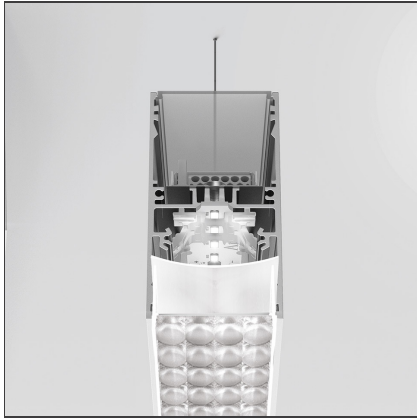

A.39 Suspension/Ceiling - 1482mm - Direct Emission - 3000K - DALI - White

IP20 Dimmerable: + -

DESIGN BY

Carlotta de Bevilacqua

DESCRIPTION

Controlled emission LED optic System. UGR index control and 65° luminance (EN 12464). Patent-pending proprietary optic system made by a thin black square-meshed grid and by a system of square plano-convex lenses of appropriate beam angle. The internal part of the grid is white painted and has a high reflection coefficient, so that the light incident on the grid is retrieved within the A.39 body. A net 'cut off' at the required angle is obtained through this system. The convex profile of the lens is designed with images optic techniques, so that the emission is limited within the 65° required by standard EN 12464. UGR<19 Angle luminance equals to 65° and beyond: <3,000 cd/m². The grid positioned over the lenses allows only the rays falling into the required output angular limits to be incident to the lenses. The rays beyond these limits are recovered and redirected inside the light box (if the ray is incident to the white surface) or cancelled (if the ray is incident to the black edge).

TECHNICAL DRAWINGS

FEATURES

Article Code:	AT14401	Series:	Indoor
Colour:	White		
Installation:	Suspension, Ceiling		

DIMENSIONS

Length:	cm 148
Width:	cm 4,5
Height:	cm 8,5

INCLUDED SOURCES

Category:	LED	Color temperature (K):	3000K
Number:	1		
Watt:	42W		
Type:	0		
Class:	A		

LUMINAIRE

Watt:	42W	Delivered lumens output (lm):	2445lm
		CCT:	3000K
		Efficiency:	42%
		Efficacy:	58.21lm/W
		CRI:	80
		Dimmable Typology:	Dali

Notes

Screen supplied separately. Screen quantity to order: 1x M186700.