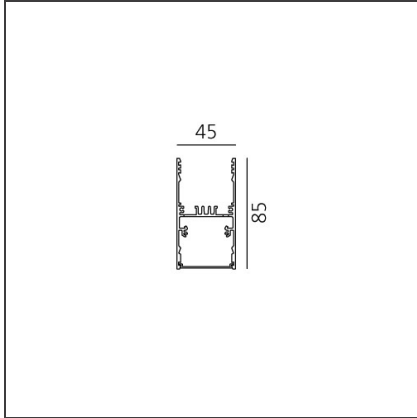

A.39 Suspension/Ceiling - 1482mm - Direct Emission - 3000K - DALI - White

IP20 Dimmerable: + -

DESIGN BY

Carlotta de Bevilacqua

DESCRIPTION

Controlled emission LED optic System. UGR index control and 65° luminance (EN 12464). Patent-pending proprietary optic system made by a thin black square-meshed grid and by a system of square plano-convex lenses of appropriate beam angle. The internal part of the grid is white painted and has a high reflection coefficient, so that the light incident on the grid is retrieved within the A.39 body. A net 'cut off' at the required angle is obtained through this system. The convex profile of the lens is designed with images optic techniques, so that the emission is limited within the 65° required by standard EN 12464. UGR<19 Angle luminance equals to 65° and beyond: <3,000 cd/m². The grid positioned over the lenses allows only the rays falling into the required output angular limits to be incident to the lenses. The rays beyond these limits are recovered and redirected inside the light box (if the ray is incident to the white surface) or cancelled (if the ray is incident to the black edge).

TECHNICAL DRAWINGS

FEATURES

Article Code:	AT14401	Series:	Indoor
Colour:	White		
Installation:	Suspension, Ceiling		

DIMENSIONS

Length:	cm 148
Width:	cm 4,5
Height:	cm 8,5

INCLUDED SOURCES

Category:	LED	Color temperature (K):	3000K
Number:	1		
Watt:	42W		
Type:	0		
Class:	A		

LUMINAIRE

Watt:	42W	Delivered lumens output (lm):	2445lm
		CCT:	3000K
		Efficiency:	42%
		Efficacy:	58.21lm/W
		CRI:	80
		Dimmable Typology:	Dali

Notes

Screen supplied separately. Screen quantity to order: 1x M186700.