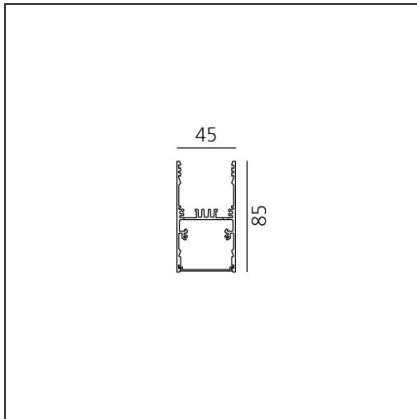

TECHNICAL DRAWINGS

FEATURES

Article Code:	AT14404	Series:	Indoor
Colour:	Black		
Installation:	Suspension, Ceiling		

DIMENSIONS

Length:	cm 148
Width:	cm 4,5
Height:	cm 8,5

INCLUDED SOURCES

Category:	LED	Color temperature (K):	3000K
Number:	1		
Watt:	42W		
Type:	0		
Class:	A		

LUMINAIRE

Watt:	42W	Delivered lumens output (lm):	2374lm
		CCT:	3000K
		Efficiency:	41%
		Efficacy:	56.52lm/W
		CRI:	80
		Dimmable Typology:	Dali

Notes

Screen supplied separately. Screen quantity to order: 1x M186700.