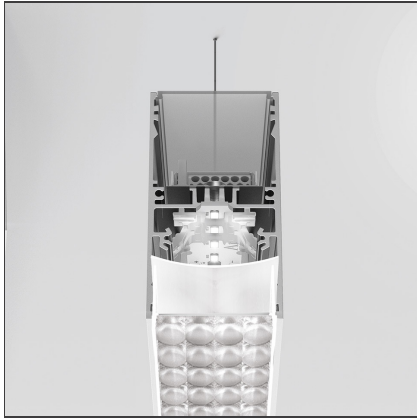

## A.39 Suspension/Ceiling - 1482mm - Direct Emission - 3000K - DALI - Black

IP20  Dimmerable: +  -

### DESCRIPTION

Controlled emission LED optic System. UGR index control and 65° luminance (EN 12464). Patent-pending proprietary optic system made by a thin black square-meshed grid and by a system of square plano-convex lenses of appropriate beam angle. The internal part of the grid is white painted and has a high reflection coefficient, so that the light incident on the grid is retrieved within the A.39 body. A net 'cut off' at the required angle is obtained through this system. The convex profile of the lens is designed with images optic techniques, so that the emission is limited within the 65° required by standard EN 12464. UGR<19 Angle luminance equals to 65° and beyond: <3,000 cd/m2. The grid positioned over the lenses allows only the rays falling into the required output angular limits to be incident to the lenses. The rays beyond these limits are recovered and redirected inside the light box (if the ray is incident to the white surface) or cancelled (if the ray is incident to the black edge).

### DIMENSIONS

<b>Length:</b>	cm 148
<b>Width:</b>	cm 4,5
<b>Height:</b>	cm 8,5