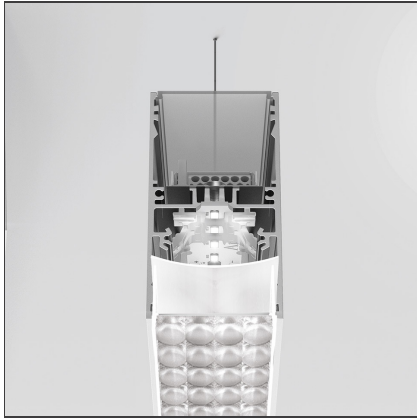

A.39 Suspension/Ceiling - 1184mm - Direct Emission - 4000K - DALI - White

IP20  Dimmerable: +  -

DESIGN BY

Carlotta de Bevilacqua

DESCRIPTION

Controlled emission LED optic System. UGR index control and 65° luminance (EN 12464). Patent-pending proprietary optic system made by a thin black square-meshed grid and by a system of square plano-convex lenses of appropriate beam angle. The internal part of the grid is white painted and has a high reflection coefficient, so that the light incident on the grid is retrieved within the A.39 body. A net 'cut off' at the required angle is obtained through this system. The convex profile of the lens is designed with images optic techniques, so that the emission is limited within the 65° required by standard EN 12464. UGR<19 Angle luminance equals to 65° and beyond: <3,000 cd/m². The grid positioned over the lenses allows only the rays falling into the required output angular limits to be incident to the lenses. The rays beyond these limits are recovered and redirected inside the light box (if the ray is incident to the white surface) or cancelled (if the ray is incident to the black edge).

TECHNICAL DRAWINGS

FEATURES

Article Code:	AT13601	Series:	Indoor
Colour:	White		
Installation:	Suspension, Ceiling		

DIMENSIONS

Length:	cm 118
Width:	cm 4,5
Height:	cm 8,5

INCLUDED SOURCES

Category:	LED	Color temperature (K):	4000K
Number:	1		
Watt:	34W		
Type:	0		
Class:	A		

LUMINAIRE

Watt:	34W	Delivered lumens output (lm):	2043lm
		CCT:	4000K
		Efficiency:	42%
		Efficacy:	60.10lm/W
		CRI:	80
		Dimmable Typology:	Dali

Notes

Screen supplied separately. Screen quantity to order: 1x AT09900