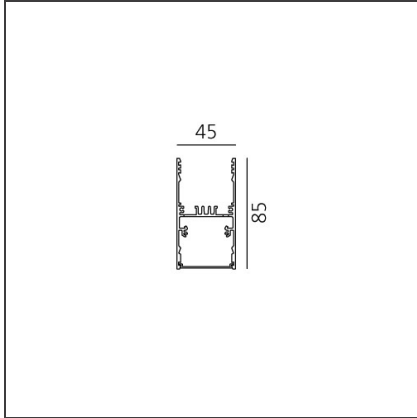

A.39 Suspension/Ceiling - 1184mm - Direct Emission - 4000K - DALI - White

IP20  Dimmerable: +  -

DESIGN BY

Carlotta de Bevilacqua

DESCRIPTION

Controlled emission LED optic System. UGR index control and 65° luminance (EN 12464). Patent-pending proprietary optic system made by a thin black square-meshed grid and by a system of square plano-convex lenses of appropriate beam angle. The internal part of the grid is white painted and has a high reflection coefficient, so that the light incident on the grid is retrieved within the A.39 body. A net 'cut off' at the required angle is obtained through this system. The convex profile of the lens is designed with images optic techniques, so that the emission is limited within the 65° required by standard EN 12464. UGR<19 Angle luminance equals to 65° and beyond: <3,000 cd/m². The grid positioned over the lenses allows only the rays falling into the required output angular limits to be incident to the lenses. The rays beyond these limits are recovered and redirected inside the light box (if the ray is incident to the white surface) or cancelled (if the ray is incident to the black edge).

TECHNICAL DRAWINGS

FEATURES

Article Code:	AT13601	Series:	Indoor
Colour:	White		
Installation:	Suspension, Ceiling		

DIMENSIONS

Length:	cm 118
Width:	cm 4,5
Height:	cm 8,5

INCLUDED SOURCES

Category:	LED	Color temperature (K):	4000K
Number:	1		
Watt:	34W		
Type:	0		
Class:	A		

LUMINAIRE

Watt:	34W	Delivered lumens output (lm):	2043lm
		CCT:	4000K
		Efficiency:	42%
		Efficacy:	60.10lm/W
		CRI:	80
		Dimmable Typology:	Dali

Notes

Screen supplied separately. Screen quantity to order: 1x AT09900