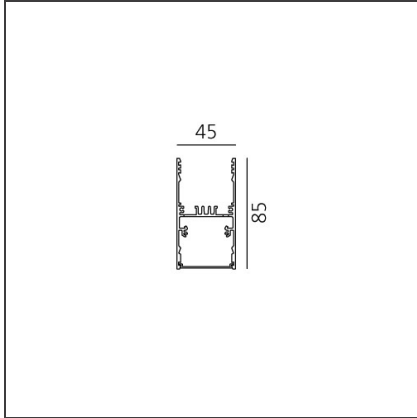

A.39 Suspension/Ceiling - 1184mm - Direct Emission - 4000K - DALI - Black

IP20    Dimmerable: 

DESIGN BY

Carlotta de Bevilacqua

DESCRIPTION

Controlled emission LED optic System. UGR index control and 65° luminance (EN 12464). Patent-pending proprietary optic system made by a thin black square-meshed grid and by a system of square plano-convex lenses of appropriate beam angle. The internal part of the grid is white painted and has a high reflection coefficient, so that the light incident on the grid is retrieved within the A.39 body. A net 'cut off' at the required angle is obtained through this system. The convex profile of the lens is designed with images optic techniques, so that the emission is limited within the 65° required by standard EN 12464. UGR<19 Angle luminance equals to 65° and beyond: <3,000 cd/m2. The grid positioned over the lenses allows only the rays falling into the required output angular limits to be incident to the lenses. The rays beyond these limits are recovered and redirected inside the light box (if the ray is incident to the white surface) or cancelled (if the ray is incident to the black edge).

TECHNICAL DRAWINGS

FEATURES

Article Code:	AT13604	Series:	Indoor
Colour:	Black		
Installation:	Suspension, Ceiling		

DIMENSIONS

Length:	cm 118
Width:	cm 4,5
Height:	cm 8,5

INCLUDED SOURCES

Category:	LED	Color temperature (K):	4000K
Number:	1		
Watt:	34W		
Type:	0		
Class:	A		

LUMINAIRE

Watt:	34W	Delivered lumens output (lm):	1984lm
		CCT:	4000K
		Efficiency:	41%
		Efficacy:	58.36lm/W
		CRI:	80
		Dimmable Typology:	Dali

Notes

Screen supplied separately. Screen quantity to order: 1x AT09900