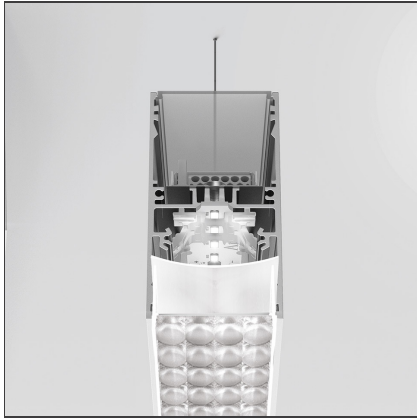

A.39 Suspension/Ceiling - 1184mm - Direct Emission - 4000K - DALI - Black

IP20    Dimmerable: 

DESIGN BY

Carlotta de Bevilacqua

DESCRIPTION

Controlled emission LED optic System. UGR index control and 65° luminance (EN 12464). Patent-pending proprietary optic system made by a thin black square-meshed grid and by a system of square plano-convex lenses of appropriate beam angle. The internal part of the grid is white painted and has a high reflection coefficient, so that the light incident on the grid is retrieved within the A.39 body. A net 'cut off' at the required angle is obtained through this system. The convex profile of the lens is designed with images optic techniques, so that the emission is limited within the 65° required by standard EN 12464. UGR<19 Angle luminance equals to 65° and beyond: <3,000 cd/m2. The grid positioned over the lenses allows only the rays falling into the required output angular limits to be incident to the lenses. The rays beyond these limits are recovered and redirected inside the light box (if the ray is incident to the white surface) or cancelled (if the ray is incident to the black edge).

TECHNICAL DRAWINGS

FEATURES

Article Code:	AT13604	Series:	Indoor
Colour:	Black		
Installation:	Suspension, Ceiling		

DIMENSIONS

Length:	cm 118
Width:	cm 4,5
Height:	cm 8,5

INCLUDED SOURCES

Category:	LED	Color temperature (K):	4000K
Number:	1		
Watt:	34W		
Type:	0		
Class:	A		

LUMINAIRE

Watt:	34W	Delivered lumens output (lm):	1984lm
		CCT:	4000K
		Efficiency:	41%
		Efficacy:	58.36lm/W
		CRI:	80
		Dimmable Typology:	Dali

Notes

Screen supplied separately. Screen quantity to order: 1x AT09900