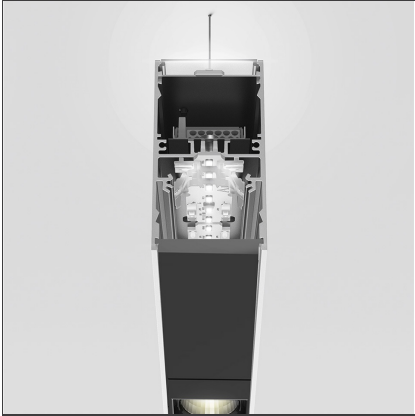

A.39 Suspension - Direct + Indirect Emission - 2368mm - 52° - 4000K - Dimmable DALI - 6x4 Optics - Silver

IP 20 Dimmerable: + -

DESIGN BY

Carlotta de Bevilacqua

DESCRIPTION

TECHNICAL DRAWINGS

FEATURES

Article Code:	BH11105	Series:	Indoor
Colour:	Silver		
Installation:	Suspension, Ceiling		

DIMENSIONS

Length:	cm 237
Width:	cm 4.5
Height:	cm 8.5

INCLUDED SOURCES

Category:	LED	Color temperature (K):	4000K
Number:	1	Color Tolerance:	MacAdam 2SDCM
Watt:	80W	Service Life:	L90 (20K) 118000h
Type:	0		
Category:	LED	Color temperature (K):	4000K
Number:	1	Color Tolerance:	MacAdam 2SDCM
Watt:	54W	Service Life:	L90 (20K) 118000h
Type:	0		

LUMINAIRE

Watt:	120W	Delivered lumens output (lm):	11305lm
		CCT:	4000K
		Efficiency:	79%
		Efficacy:	94.21lm/W
		CRI:	90
		Dimmable Typology:	Dali

Notes

Screen supplied separately. * Drivers use 2 DALI addresses.

Angle louvre - 90°
corner screen (on
same plane) -
Black
BH44004

A.39 - Dimmable
Feeding kit
including 2
suspension cables
(5 poles) 2000m
(H)
AT10500

A.39 -
Suspension/Ceiling
- Corner (on same
plane) - Silver
BH35005