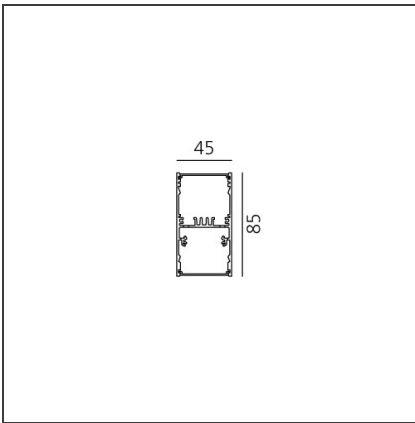

A.39 Suspension - Direct + Indirect Emission - 2368mm - 52° - 4000K - Dimmable DALI - 6x4 Optics - Silver

IP 20 Dimmerable: + -

DESIGN BY

Carlotta de Bevilacqua

DESCRIPTION

TECHNICAL DRAWINGS

FEATURES

Article Code:	BH11105	Series:	Indoor
Colour:	Silver		
Installation:	Suspension, Ceiling		

DIMENSIONS

Length:	cm 237
Width:	cm 4.5
Height:	cm 8.5

INCLUDED SOURCES

Category:	LED	Color temperature (K):	4000K
Number:	1	Color Tolerance:	MacAdam 2SDCM
Watt:	80W	Service Life:	L90 (20K) 118000h
Type:	0		
Category:	LED	Color temperature (K):	4000K
Number:	1	Color Tolerance:	MacAdam 2SDCM
Watt:	54W	Service Life:	L90 (20K) 118000h
Type:	0		

ACCESSORIES

Louvre - 2368mm
6x4 optics - white
AE43001

Louvre - 2368mm
6x4 optics black
AE43004

A.39 - Mechanical
joint including 1
suspension cable
AT09500

Angle louvre - 90°
corner screen (on
same plane) -
White
BH44001