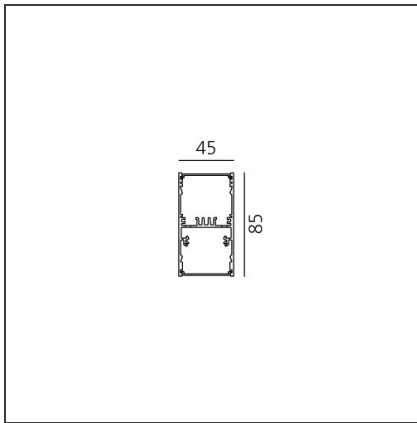

A.39 Suspension - Direct + Indirect Emission - 2368mm - 52° - 4000K - Dimmable DALI - 4x4 Optics - White

IP 20 Dimmerable: + -

DESIGN BY

Carlotta de Bevilacqua

DESCRIPTION

TECHNICAL DRAWINGS

FEATURES

Article Code:	BH15101	Series:	Indoor
Colour:	White		
Installation:	Suspension, Ceiling		

DIMENSIONS

Length:	cm 237
Width:	cm 4.5
Height:	cm 8.5

INCLUDED SOURCES

Category:	LED	Color temperature (K):	4000K
Number:	1	Color Tolerance:	MacAdam 2SDCM
Watt:	50W	Service Life:	L90 (20K) 118000h
Type:	0		
Category:	LED	Color temperature (K):	4000K
Number:	1	Color Tolerance:	MacAdam 2SDCM
Watt:	54W	Service Life:	L90 (20K) 118000h
Type:	0		

ACCESSORIES

Louvre - 2368mm
4x4 optics white
AE42001

Louvre - 2368mm
4x4 optics black
AE42004

A.39 - Mechanical
joint including 1
suspension cable
AT09500

Angle louvre - 90°
corner screen (on
same plane) -
White
BH44001