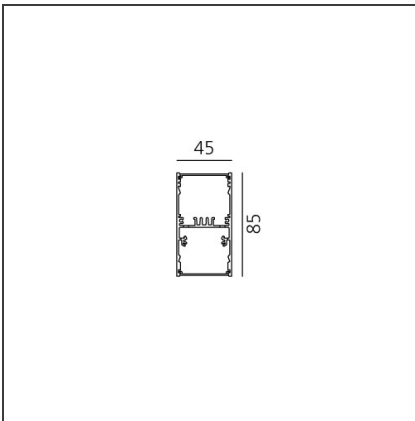

**A.39 Suspension - Direct + Indirect Emission - 2368mm - 52° - 4000K - Dimmable DALI - 4x4 Optics - Black**

IP 20  Dimmerable: +  -

**DESIGN BY**

Carlotta de Bevilacqua

**DESCRIPTION**

**TECHNICAL DRAWINGS**

**FEATURES**

<b>Article Code:</b>	BH15104	<b>Series:</b>	Indoor
<b>Colour:</b>	Black		
<b>Installation:</b>	Suspension, Ceiling		

**DIMENSIONS**

<b>Length:</b>	cm 237
<b>Width:</b>	cm 4.5
<b>Height:</b>	cm 8.5