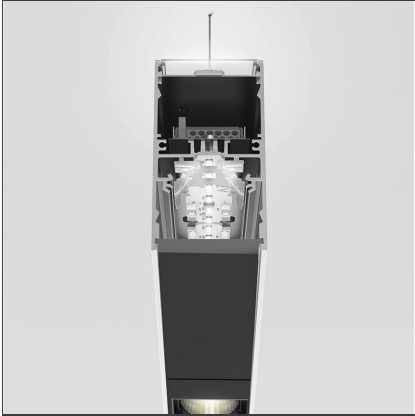

A.39 Suspension - Direct + Indirect Emission - 2368mm - 52° - 3000K - Undimmable - 4x4 Optics - White

IP 20

DESIGN BY

Carlotta de Bevilacqua

DESCRIPTION

TECHNICAL DRAWINGS

FEATURES

Article Code:	BH14801	Series:	Indoor
Colour:	White		
Installation:	Suspension, Ceiling		

DIMENSIONS

Length:	cm 237
Width:	cm 4.5
Height:	cm 8.5

INCLUDED SOURCES

Category:	LED	Color temperature (K):	3000K
Number:	1	Color Tolerance:	MacAdam 2SDCM
Watt:	50W	Service Life:	L90 (20K) 118000h
Type:	0		
Category:	LED	Color temperature (K):	3000K
Number:	1	Color Tolerance:	MacAdam 2SDCM
Watt:	54W	Service Life:	L90 (20K) 118000h
Type:	0		

LUMINAIRE

Watt:	104W	Delivered lumens output (lm):	9107lm
		CCT:	3000K
		Efficiency:	81%
		Efficacy:	87.56lm/W
		CRI:	90

Notes

Screen supplied separately. *Driver uses 1 DALI address

ACCESSORIES

Louvre - 2368mm
4x4 optics white
AE42001

Louvre - 2368mm
4x4 optics black
AE42004

A.39 - Mechanical
joint including 1
suspension cable
AT09500

Angle louvre - 90°
corner screen (on
same plane) -
White
BH44001

Angle louvre - 90°
corner screen (on
same plane) -
Black
BH44004