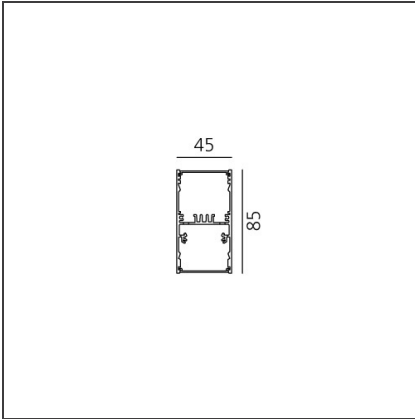

A.39 Suspension - Direct + Indirect Emission - 2368mm - 52° - 3000K - Undimmable - 4x4 Optics - White

IP 20

DESIGN BY

Carlotta de Bevilacqua

DESCRIPTION

TECHNICAL DRAWINGS

FEATURES

Article Code:	BH14801	Series:	Indoor
Colour:	White		
Installation:	Suspension, Ceiling		

DIMENSIONS

Length:	cm 237
Width:	cm 4.5
Height:	cm 8.5

INCLUDED SOURCES

Category:	LED	Color temperature (K):	3000K
Number:	1	Color Tolerance:	MacAdam 2SDCM
Watt:	50W	Service Life:	L90 (20K) 118000h
Type:	0		
Category:	LED	Color temperature (K):	3000K
Number:	1	Color Tolerance:	MacAdam 2SDCM
Watt:	54W	Service Life:	L90 (20K) 118000h
Type:	0		

LUMINAIRE

Watt:	104W	Delivered lumens output (lm):	9107lm
		CCT:	3000K
		Efficiency:	81%
		Efficacy:	87.56lm/W
		CRI:	90

Notes

Screen supplied separately. *Driver uses 1 DALI address

ACCESSORIES

Louvre - 2368mm
4x4 optics white
AE42001

Louvre - 2368mm
4x4 optics black
AE42004

A.39 - Mechanical
joint including 1
suspension cable
AT09500

Angle louvre - 90°
corner screen (on
same plane) -
White
BH44001

Angle louvre - 90°
corner screen (on
same plane) -
Black
BH44004