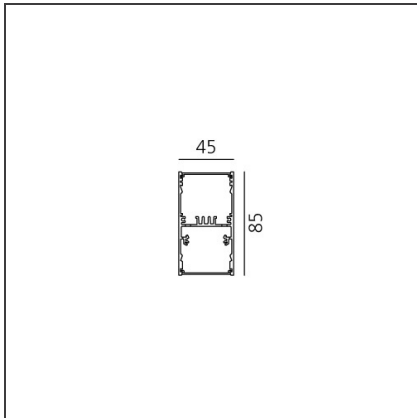

**A.39 Suspension - Direct + Indirect Emission - 2368mm - 52° - 3000K -  
Undimmable - 4x4 Optics - Black**

IP 20

**DESIGN BY**

Carlotta de Bevilacqua

**DESCRIPTION**

**TECHNICAL DRAWINGS**

**FEATURES**

<b>Article Code:</b>	BH14804	<b>Series:</b>	Indoor
<b>Colour:</b>	Black		
<b>Installation:</b>	Suspension, Ceiling		

**DIMENSIONS**

<b>Length:</b>	cm 237
<b>Width:</b>	cm 4.5
<b>Height:</b>	cm 8.5

**INCLUDED SOURCES**

<b>Category:</b>	LED	<b>Color temperature (K):</b>	3000K
<b>Number:</b>	1	<b>Color Tolerance:</b>	MacAdam 2SDCM
<b>Watt:</b>	50W	<b>Service Life:</b>	L90 (20K) 118000h
<b>Type:</b>	0		
<b>Category:</b>	LED	<b>Color temperature (K):</b>	3000K
<b>Number:</b>	1	<b>Color Tolerance:</b>	MacAdam 2SDCM
<b>Watt:</b>	54W	<b>Service Life:</b>	L90 (20K) 118000h
<b>Type:</b>	0		

**ACCESSORIES**

Louvre - 2368mm  
4x4 optics white  
AE42001

Louvre - 2368mm  
4x4 optics black  
AE42004

A.39 - Mechanical  
joint including 1  
suspension cable  
AT09500

Angle louvre - 90°  
corner screen (on  
same plane) -  
White  
BH44001