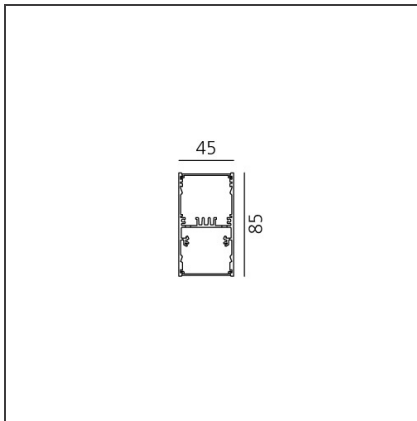

A.39 Suspension - Direct + Indirect Emission - 2368mm - 52° - 3000K - Dimmable DALI - 6x4 Optics - Silver

IP 20 Dimmerable:

DESIGN BY

Carlotta de Bevilacqua

DESCRIPTION

TECHNICAL DRAWINGS

FEATURES

Article Code:	BH11005	Series:	Indoor
Colour:	Silver		
Installation:	Suspension, Ceiling		

DIMENSIONS

Length:	cm 237
Width:	cm 4.5
Height:	cm 8.5

INCLUDED SOURCES

Category:	LED	Color temperature (K):	3000K
Number:	1	Color Tolerance:	MacAdam 2SDCM
Watt:	80W	Service Life:	L90 (20K) 118000h
Type:	0		
Category:	LED	Color temperature (K):	3000K
Number:	1	Color Tolerance:	MacAdam 2SDCM
Watt:	54W	Service Life:	L90 (20K) 118000h
Type:	0		

ACCESSORIES

Louvre - 2368mm
6x4 optics - white
AE43001

Louvre - 2368mm
6x4 optics black
AE43004

A.39 - Mechanical
joint including 1
suspension cable
AT09500

Angle louvre - 90°
corner screen (on
same plane) -
White
BH44001