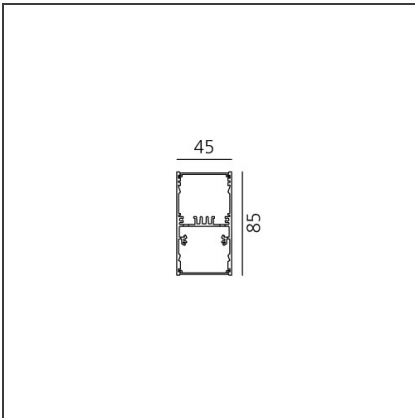

**A.39 Suspension - Direct + Indirect Emission - 2368mm - 36° - 4000K -
Undimmable - 4x4 Optics - White**

IP 20 

DESIGN BY

Carlotta de Bevilacqua

DESCRIPTION

TECHNICAL DRAWINGS

FEATURES

Article Code:	BH14501	Series:	Indoor
Colour:	White		
Installation:	Suspension, Ceiling		

DIMENSIONS

Length:	cm 237
Width:	cm 4.5
Height:	cm 8.5

INCLUDED SOURCES

Category:	LED	Color temperature (K):	4000K
Number:	1	Color Tolerance:	MacAdam 2SDCM
Watt:	50W	Service Life:	L90 (20K) 118000h
Type:	0		
Category:	LED	Color temperature (K):	4000K
Number:	1	Color Tolerance:	MacAdam 2SDCM
Watt:	54W	Service Life:	L90 (20K) 118000h
Type:	0		

LUMINAIRE

Watt:	104W	Delivered lumens output (lm):	9478lm
		CCT:	4000K
		Efficiency:	80%
		Efficacy:	91.14lm/W
		CRI:	90

Notes

Screen supplied separately. *Driver uses 1 DALI address

ACCESSORIES

Louvre - 2368mm
4x4 optics white
AE42001

Louvre - 2368mm
4x4 optics black
AE42004

A.39 - Mechanical
joint including 1
suspension cable
AT09500

Angle louvre - 90°
corner screen (on
same plane) -
White
BH44001

Angle louvre - 90°
corner screen (on
same plane) -
Black
BH44004