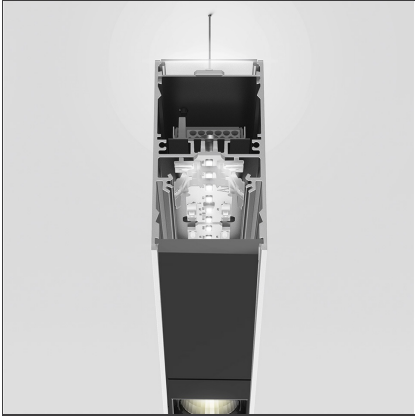

**A.39 Suspension - Direct + Indirect Emission - 2368mm - 36° - 4000K -
Undimmable - 4x4 Optics - White**

IP 20 

DESIGN BY

Carlotta de Bevilacqua

DESCRIPTION

TECHNICAL DRAWINGS

FEATURES

Article Code:	BH14501	Series:	Indoor
Colour:	White		
Installation:	Suspension, Ceiling		

DIMENSIONS

Length:	cm 237
Width:	cm 4.5
Height:	cm 8.5

INCLUDED SOURCES

Category:	LED	Color temperature (K):	4000K
Number:	1	Color Tolerance:	MacAdam 2SDCM
Watt:	50W	Service Life:	L90 (20K) 118000h
Type:	0		
Category:	LED	Color temperature (K):	4000K
Number:	1	Color Tolerance:	MacAdam 2SDCM
Watt:	54W	Service Life:	L90 (20K) 118000h
Type:	0		

LUMINAIRE

Watt:	104W	Delivered lumens output (lm):	9478lm
		CCT:	4000K
		Efficiency:	80%
		Efficacy:	91.14lm/W
		CRI:	90

Notes

Screen supplied separately. *Driver uses 1 DALI address

ACCESSORIES

Louvre - 2368mm
4x4 optics white
AE42001

Louvre - 2368mm
4x4 optics black
AE42004

A.39 - Mechanical
joint including 1
suspension cable
AT09500

Angle louvre - 90°
corner screen (on
same plane) -
White
BH44001

Angle louvre - 90°
corner screen (on
same plane) -
Black
BH44004