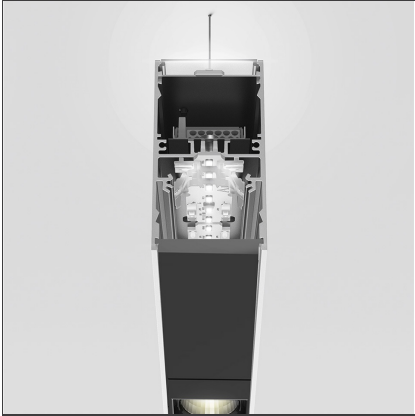

**A.39 Suspension - Direct + Indirect Emission - 2368mm - 36° - 4000K -
Undimmable - 4x4 Optics - Black**

IP 20   

DESIGN BY

Carlotta de Bevilacqua

DESCRIPTION

TECHNICAL DRAWINGS

FEATURES

Article Code:	BH14504	Series:	Indoor
Colour:	Black		
Installation:	Suspension, Ceiling		

DIMENSIONS

Length:	cm 237
Width:	cm 4.5
Height:	cm 8.5

INCLUDED SOURCES

Category:	LED	Color temperature (K):	4000K
Number:	1	Color Tolerance:	MacAdam 2SDCM
Watt:	50W	Service Life:	L90 (20K) 118000h
Type:	0		
Category:	LED	Color temperature (K):	4000K
Number:	1	Color Tolerance:	MacAdam 2SDCM
Watt:	54W	Service Life:	L90 (20K) 118000h
Type:	0		

LUMINAIRE

Watt:	104W	Delivered lumens output (lm):	9478lm
		CCT:	4000K
		Efficiency:	80%
		Efficacy:	91.14lm/W
		CRI:	90

Notes

Screen supplied separately. *Driver uses 1 DALI address

ACCESSORIES

Louvre - 2368mm
4x4 optics white
AE42001

Louvre - 2368mm
4x4 optics black
AE42004

A.39 - Mechanical
joint including 1
suspension cable
AT09500

Angle louvre - 90°
corner screen (on
same plane) -
White
BH44001

Angle louvre - 90°
corner screen (on
same plane) -
Black
BH44004