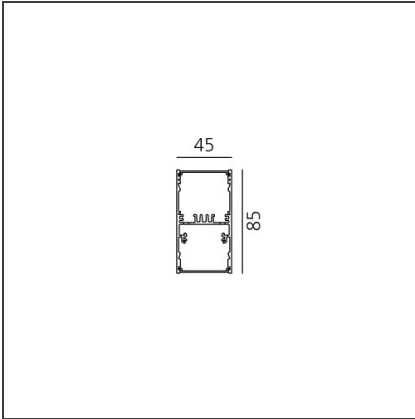

**A.39 Suspension - Direct + Indirect Emission - 2368mm - 36° - 4000K -
Undimmable - 4x4 Optics - Black**

IP 20   

DESIGN BY

Carlotta de Bevilacqua

DESCRIPTION

TECHNICAL DRAWINGS

FEATURES

Article Code:	BH14504	Series:	Indoor
Colour:	Black		
Installation:	Suspension, Ceiling		

DIMENSIONS

Length:	cm 237
Width:	cm 4.5
Height:	cm 8.5

INCLUDED SOURCES

Category:	LED	Color temperature (K):	4000K
Number:	1	Color Tolerance:	MacAdam 2SDCM
Watt:	50W	Service Life:	L90 (20K) 118000h
Type:	0		
Category:	LED	Color temperature (K):	4000K
Number:	1	Color Tolerance:	MacAdam 2SDCM
Watt:	54W	Service Life:	L90 (20K) 118000h
Type:	0		

LUMINAIRE

Watt:	104W	Delivered lumens output (lm):	9478lm
		CCT:	4000K
		Efficiency:	80%
		Efficacy:	91.14lm/W
		CRI:	90

Notes

Screen supplied separately. *Driver uses 1 DALI address

ACCESSORIES

Louvre - 2368mm
4x4 optics white
AE42001

Louvre - 2368mm
4x4 optics black
AE42004

A.39 - Mechanical
joint including 1
suspension cable
AT09500

Angle louvre - 90°
corner screen (on
same plane) -
White
BH44001

Angle louvre - 90°
corner screen (on
same plane) -
Black
BH44004