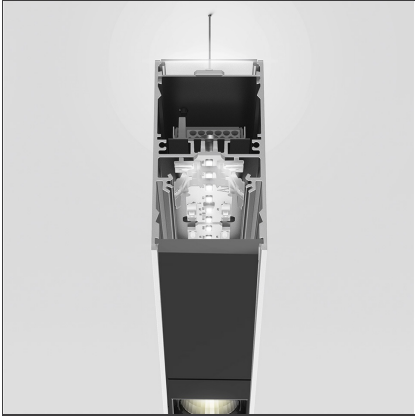

A.39 Suspension - Direct + Indirect Emission - 2368mm - 36° - 4000K - Dimmable DALI - 4x4 Optics - White

IP 20  Dimmerable: +  -

DESIGN BY

Carlotta de Bevilacqua

DESCRIPTION

TECHNICAL DRAWINGS

FEATURES

Article Code:	BH14701	Series:	Indoor
Colour:	White		
Installation:	Suspension, Ceiling		

DIMENSIONS

Length:	cm 237
Width:	cm 4.5
Height:	cm 8.5

INCLUDED SOURCES

Category:	LED	Color temperature (K):	4000K
Number:	1	Color Tolerance:	MacAdam 2SDCM
Watt:	50W	Service Life:	L90 (20K) 118000h
Type:	0		
Category:	LED	Color temperature (K):	4000K
Number:	1	Color Tolerance:	MacAdam 2SDCM
Watt:	54W	Service Life:	L90 (20K) 118000h
Type:	0		

LUMINAIRE

Watt:	104W	Delivered lumens output (lm):	9478lm
		CCT:	4000K
		Efficiency:	80%
		Efficacy:	91.14lm/W
		CRI:	90
		Dimmable Typology:	Dali

Notes

Screen supplied separately. *Driver uses 1 DALI address

Angle louvre - 90°
corner screen (on
same plane) -
Black
BH44004

A.39 -
Suspension/Ceiling
- Corner (on same
plane) - White
BH35001

A.39 - Dimmable
Feeding kit
including 2
suspension cables
(5 poles) 2000m
(H)
AT10500