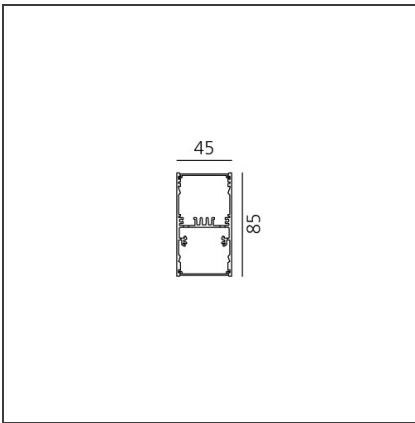

A.39 Suspension - Direct + Indirect Emission - 2368mm - 36° - 4000K - Dimmable DALI - 4x4 Optics - White

IP 20  Dimmerable: +  -

DESIGN BY

Carlotta de Bevilacqua

DESCRIPTION

TECHNICAL DRAWINGS

FEATURES

Article Code:	BH14701	Series:	Indoor
Colour:	White		
Installation:	Suspension, Ceiling		

DIMENSIONS

Length:	cm 237
Width:	cm 4.5
Height:	cm 8.5

INCLUDED SOURCES

Category:	LED	Color temperature (K):	4000K
Number:	1	Color Tolerance:	MacAdam 2SDCM
Watt:	50W	Service Life:	L90 (20K) 118000h
Type:	0		
Category:	LED	Color temperature (K):	4000K
Number:	1	Color Tolerance:	MacAdam 2SDCM
Watt:	54W	Service Life:	L90 (20K) 118000h
Type:	0		

ACCESSORIES

Louvre - 2368mm
4x4 optics white
AE42001

Louvre - 2368mm
4x4 optics black
AE42004

A.39 - Mechanical
joint including 1
suspension cable
AT09500

Angle louvre - 90°
corner screen (on
same plane) -
White
BH44001