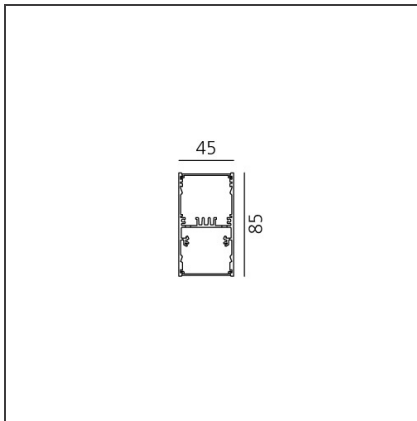

**A.39 Suspension - Direct + Indirect Emission - 2368mm - 36° - 4000K - Dimmable DALI - 4x4 Optics - Silver**

IP 20  Dimmerable: +  -

**DESIGN BY**

Carlotta de Bevilacqua

**DESCRIPTION**

**TECHNICAL DRAWINGS**

**FEATURES**

<b>Article Code:</b>	BH14705	<b>Series:</b>	Indoor
<b>Colour:</b>	Silver		
<b>Installation:</b>	Suspension, Ceiling		

**DIMENSIONS**

<b>Length:</b>	cm 237
<b>Width:</b>	cm 4.5
<b>Height:</b>	cm 8.5