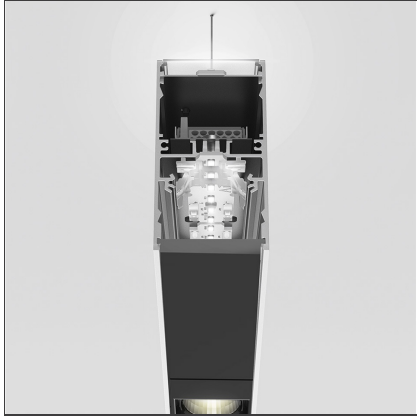

**A.39 Suspension - Direct + Indirect Emission - 2368mm - 36° - 3000K -
Undimmable - 6x4 Optics - Silver**

IP 20   

DESIGN BY

Carlotta de Bevilacqua

DESCRIPTION

TECHNICAL DRAWINGS

FEATURES

Article Code:	BH10405	Series:	Indoor
Colour:	Silver		
Installation:	Suspension, Ceiling		

DIMENSIONS

Length:	cm 237
Width:	cm 4.5
Height:	cm 8.5

INCLUDED SOURCES

Category:	LED	Color temperature (K):	3000K
Number:	1	Color Tolerance:	MacAdam 2SDCM
Watt:	80W	Service Life:	L90 (20K) 118000h
Type:	0		
Category:	LED	Color temperature (K):	3000K
Number:	1	Color Tolerance:	MacAdam 2SDCM
Watt:	54W	Service Life:	L90 (20K) 118000h
Type:	0		

LUMINAIRE

Watt:	125W	Delivered lumens output (lm):	10539lm
		CCT:	3000K
		Efficiency:	78%
		Efficacy:	84.32lm/W
		CRI:	90

Notes

Screen supplied separately. * Drivers use 2 DALI addresses.

ACCESSORIES

Louvre - 2368mm
6x4 optics - white
AE43001

Louvre - 2368mm
6x4 optics black
AE43004

A.39 - Mechanical
joint including 1
suspension cable
AT09500

Angle louvre - 90°
corner screen (on
same plane) -
White
BH44001

Angle louvre - 90°
corner screen (on
same plane) -
Black
BH44004