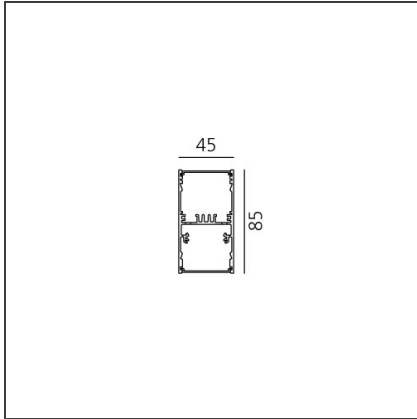

**A.39 Suspension - Direct + Indirect Emission - 2368mm - 36° - 3000K -
Undimmable - 6x4 Optics - Silver**

IP 20   

DESIGN BY

Carlotta de Bevilacqua

DESCRIPTION

TECHNICAL DRAWINGS

FEATURES

Article Code:	BH10405	Series:	Indoor
Colour:	Silver		
Installation:	Suspension, Ceiling		

DIMENSIONS

Length:	cm 237
Width:	cm 4.5
Height:	cm 8.5

INCLUDED SOURCES

Category:	LED	Color temperature (K):	3000K
Number:	1	Color Tolerance:	MacAdam 2SDCM
Watt:	80W	Service Life:	L90 (20K) 118000h
Type:	0		
Category:	LED	Color temperature (K):	3000K
Number:	1	Color Tolerance:	MacAdam 2SDCM
Watt:	54W	Service Life:	L90 (20K) 118000h
Type:	0		

LUMINAIRE

Watt:	125W	Delivered lumens output (lm):	10539lm
		CCT:	3000K
		Efficiency:	78%
		Efficacy:	84.32lm/W
		CRI:	90

Notes

Screen supplied separately. * Drivers use 2 DALI addresses.

ACCESSORIES

Louvre - 2368mm
6x4 optics - white
AE43001

Louvre - 2368mm
6x4 optics black
AE43004

A.39 - Mechanical
joint including 1
suspension cable
AT09500

Angle louvre - 90°
corner screen (on
same plane) -
White
BH44001

Angle louvre - 90°
corner screen (on
same plane) -
Black
BH44004