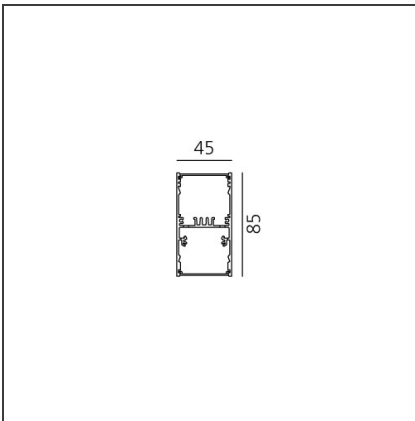

**A.39 Suspension - Direct + Indirect Emission - 2368mm - 36° - 3000K - Dimmable DALI - 6x4 Optics - Silver**

IP 20  Dimmerable: +  -

**DESIGN BY**

Carlotta de Bevilacqua

**DESCRIPTION**

**TECHNICAL DRAWINGS**

**FEATURES**

<b>Article Code:</b>	BH10605	<b>Series:</b>	Indoor
<b>Colour:</b>	Silver		
<b>Installation:</b>	Suspension, Ceiling		

**DIMENSIONS**

<b>Length:</b>	cm 237
<b>Width:</b>	cm 4.5
<b>Height:</b>	cm 8.5