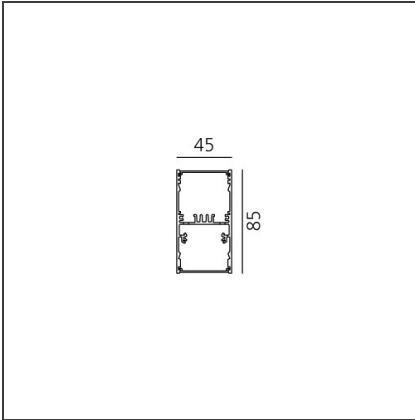

A.39 Suspension - Direct + Indirect Emission - 2368mm - 36° - 3000K - Dimmable DALI - 4x4 Optics - White

IP 20  Dimmerable: +  -

DESIGN BY

Carlotta de Bevilacqua

DESCRIPTION

TECHNICAL DRAWINGS

FEATURES

Article Code:	BH14601	Series:	Indoor
Colour:	White		
Installation:	Suspension, Ceiling		

DIMENSIONS

Length:	cm 237
Width:	cm 4.5
Height:	cm 8.5

INCLUDED SOURCES

Category:	LED	Color temperature (K):	3000K
Number:	1	Color Tolerance:	MacAdam 2SDCM
Watt:	50W	Service Life:	L90 (20K) 118000h
Type:	0		
Category:	LED	Color temperature (K):	3000K
Number:	1	Color Tolerance:	MacAdam 2SDCM
Watt:	54W	Service Life:	L90 (20K) 118000h
Type:	0		

ACCESSORIES

Louvre - 2368mm
4x4 optics white
AE42001

Louvre - 2368mm
4x4 optics black
AE42004

A.39 - Mechanical
joint including 1
suspension cable
AT09500

Angle louvre - 90°
corner screen (on
same plane) -
White
BH44001