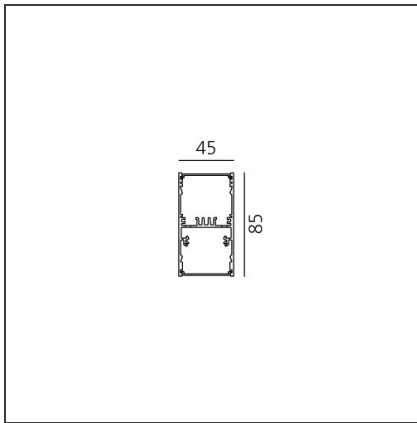

A.39 Suspension - Direct + Indirect Emission - 2368mm - 20° - 4000K - Dimmable DALI - 6x4 Optics - White

IP 20 Dimmerable:

DESIGN BY

Carlotta de Bevilacqua

DESCRIPTION

TECHNICAL DRAWINGS

FEATURES

Article Code:	BH10301	Series:	Indoor
Colour:	White		
Installation:	Suspension, Ceiling		

DIMENSIONS

Length:	cm 237
Width:	cm 4.5
Height:	cm 8.5

INCLUDED SOURCES

Category:	LED	Color temperature (K):	4000K
Number:	1	Color Tolerance:	MacAdam 2SDCM
Watt:	80W	Service Life:	L90 (20K) 118000h
Type:	0		
Category:	LED	Color temperature (K):	4000K
Number:	1	Color Tolerance:	MacAdam 2SDCM
Watt:	54W	Service Life:	L90 (20K) 118000h
Type:	0		