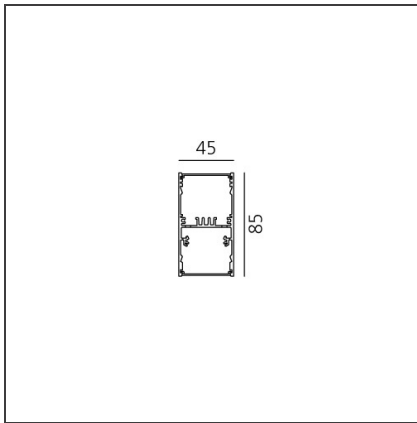

**A.39 Suspension - Direct + Indirect Emission - 2368mm - 20° - 4000K - Dimmable DALI - 6x4 Optics - Silver**

IP 20 Dimmerable:

**DESIGN BY**

Carlotta de Bevilacqua

**DESCRIPTION**

**TECHNICAL DRAWINGS**

**FEATURES**

<b>Article Code:</b>	BH10305	<b>Series:</b>	Indoor
<b>Colour:</b>	Silver		
<b>Installation:</b>	Suspension, Ceiling		

**DIMENSIONS**

<b>Length:</b>	cm 237
<b>Width:</b>	cm 4.5
<b>Height:</b>	cm 8.5

**INCLUDED SOURCES**