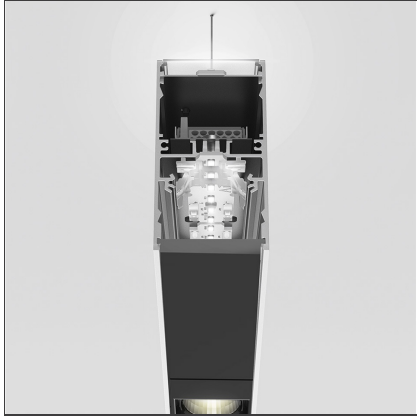

**A.39 Suspension - Direct + Indirect Emission - 2368mm - 20° - 4000K - Dimmable DALI - 6x4 Optics - Silver**

IP 20 Dimmerable:

**DESIGN BY**

Carlotta de Bevilacqua

**DESCRIPTION**

**TECHNICAL DRAWINGS**

**FEATURES**

<b>Article Code:</b>	BH10305	<b>Series:</b>	Indoor
<b>Colour:</b>	Silver		
<b>Installation:</b>	Suspension, Ceiling		

**DIMENSIONS**

<b>Length:</b>	cm 237
<b>Width:</b>	cm 4.5
<b>Height:</b>	cm 8.5

**INCLUDED SOURCES**

Sharping wall  
grazer lens Kit  
(4pcs) - 26°x70°  
elliptical lenses kit.  
It has to be used  
on top of S 20°  
reflectors to get  
an elliptical beam  
(greter axis along  
the module  
length). It contains  
4 lenses.  
AF06000