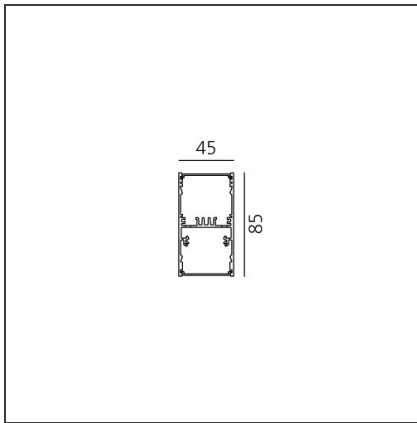

A.39 Suspension - Direct + Indirect Emission - 2368mm - 20° - 3000K - Dimmable DALI - 4x4 Optics - White

IP 20 Dimmerable: + -

DESIGN BY

Carlotta de Bevilacqua

DESCRIPTION

TECHNICAL DRAWINGS

FEATURES

Article Code:	BH14201	Series:	Indoor
Colour:	White		
Installation:	Suspension, Ceiling		

DIMENSIONS

Length:	cm 237
Width:	cm 4.5
Height:	cm 8.5

INCLUDED SOURCES

Category:	LED	Color temperature (K):	3000K
Number:	1	Color Tolerance:	MacAdam 2SDCM
Watt:	50W	Service Life:	L90 (20K) 118000h
Type:	0		
Category:	LED	Color temperature (K):	3000K
Number:	1	Color Tolerance:	MacAdam 2SDCM
Watt:	54W	Service Life:	L90 (20K) 118000h
Type:	0		