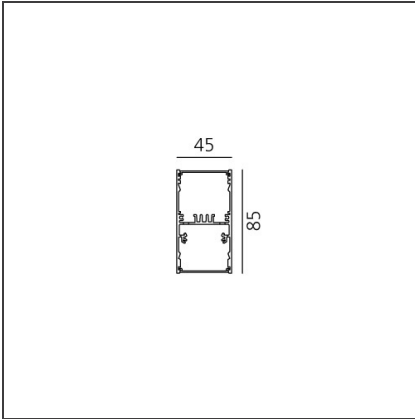

A.39 Suspension - Direct + Indirect Emission - 1184mm - 52° - 4000K - Undimmable - 2x4 Optics - White

IP 20

DESIGN BY

Carlotta de Bevilacqua

DESCRIPTION

TECHNICAL DRAWINGS

FEATURES

Article Code:	BH12901	Series:	Indoor
Colour:	White		
Installation:	Suspension, Ceiling		

DIMENSIONS

Length:	cm 118
Width:	cm 4.5
Height:	cm 8.5

INCLUDED SOURCES

Category:	LED	Color temperature (K):	4000K
Number:	1	Color Tolerance:	MacAdam 2SDCM
Watt:	25W	Service Life:	L90 (20K) 118000h
Type:	0		
Category:	LED	Color temperature (K):	4000K
Number:	1	Color Tolerance:	MacAdam 2SDCM
Watt:	26W	Service Life:	L90 (20K) 118000h
Type:	0		

LUMINAIRE

Watt:	53W	Delivered lumens output (lm):	4798lm
		CCT:	4000K
		Efficiency:	81%
		Efficacy:	90.52lm/W
		CRI:	90

Notes

Screen supplied separately. *Driver uses 1 DALI address

ACCESSORIES

Louvre - 1184mm
2x4 optics white
AE40001

Louvre - 1184mm
2x4 optics black
AE40004

A.39 - Mechanical
joint including 1
suspension cable
AT09500

Angle louvre - 90°
corner screen (on
same plane) -
White
BH44001

Angle louvre - 90°
corner screen (on
same plane) -
Black
BH44004