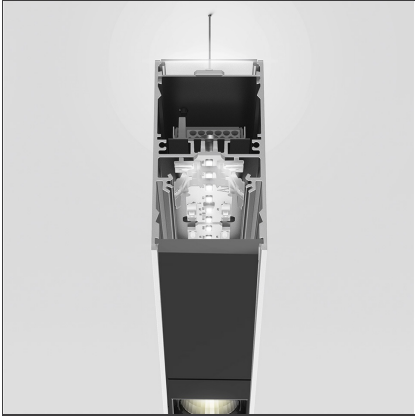

A.39 Suspension - Direct + Indirect Emission - 1184mm - 52° - 4000K - Undimmable - 2x4 Optics - White

IP 20

DESIGN BY

Carlotta de Bevilacqua

DESCRIPTION

TECHNICAL DRAWINGS

FEATURES

Article Code:	BH12901	Series:	Indoor
Colour:	White		
Installation:	Suspension, Ceiling		

DIMENSIONS

Length:	cm 118
Width:	cm 4.5
Height:	cm 8.5

INCLUDED SOURCES

Category:	LED	Color temperature (K):	4000K
Number:	1	Color Tolerance:	MacAdam 2SDCM
Watt:	25W	Service Life:	L90 (20K) 118000h
Type:	0		
Category:	LED	Color temperature (K):	4000K
Number:	1	Color Tolerance:	MacAdam 2SDCM
Watt:	26W	Service Life:	L90 (20K) 118000h
Type:	0		

LUMINAIRE

Watt:	53W	Delivered lumens output (lm):	4798lm
		CCT:	4000K
		Efficiency:	81%
		Efficacy:	90.52lm/W
		CRI:	90

Notes

Screen supplied separately. *Driver uses 1 DALI address

ACCESSORIES

Louvre - 1184mm
2x4 optics white
AE40001

Louvre - 1184mm
2x4 optics black
AE40004

A.39 - Mechanical
joint including 1
suspension cable
AT09500

Angle louvre - 90°
corner screen (on
same plane) -
White
BH44001

Angle louvre - 90°
corner screen (on
same plane) -
Black
BH44004