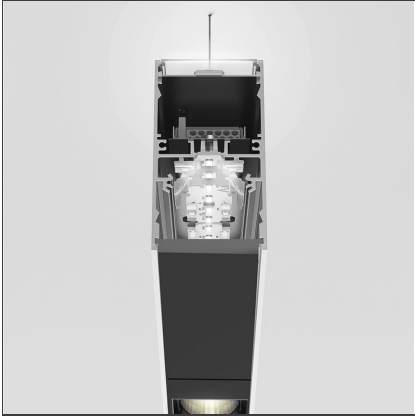

**A.39 Suspension - Direct + Indirect Emission - 1184mm - 52° - 4000K -  
Undimmable - 2x4 Optics - Silver**

IP 20 

**DESIGN BY**

Carlotta de Bevilacqua

**DESCRIPTION**

**TECHNICAL DRAWINGS**

**FEATURES**

<b>Article Code:</b>	BH12905	<b>Series:</b>	Indoor
<b>Colour:</b>	Silver		
<b>Installation:</b>	Suspension, Ceiling		

**DIMENSIONS**

<b>Length:</b>	cm 118
<b>Width:</b>	cm 4.5
<b>Height:</b>	cm 8.5

**INCLUDED SOURCES**

<b>Category:</b>	LED	<b>Color temperature (K):</b>	4000K
<b>Number:</b>	1	<b>Color Tolerance:</b>	MacAdam 2SDCM
<b>Watt:</b>	25W	<b>Service Life:</b>	L90 (20K) 118000h
<b>Type:</b>	0		
<b>Category:</b>	LED	<b>Color temperature (K):</b>	4000K
<b>Number:</b>	1	<b>Color Tolerance:</b>	MacAdam 2SDCM
<b>Watt:</b>	26W	<b>Service Life:</b>	L90 (20K) 118000h
<b>Type:</b>	0		

**ACCESSORIES**

Louvre - 1184mm  
2x4 optics white  
AE40001

Louvre - 1184mm  
2x4 optics black  
AE40004

A.39 - Mechanical  
joint including 1  
suspension cable  
AT09500

Angle louvre - 90°  
corner screen (on  
same plane) -  
White  
BH44001

Angle louvre - 90°  
corner screen (on  
same plane) -  
Black  
BH44004

A.39 -  
Undimmable  
Feeding kit  
including 2  
suspension cables  
(3 poles) 2000mm  
(H)  
AT10400

A.39 -  
Suspension/Ceiling  
- Corner (on same  
plane) - Silver  
BH35005