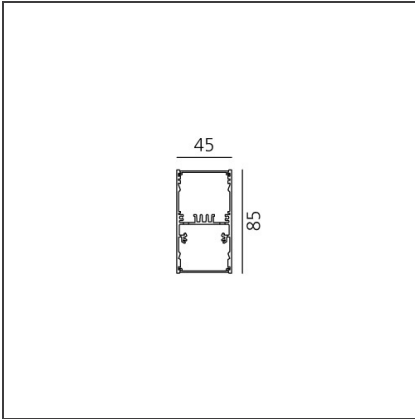

**A.39 Suspension - Direct + Indirect Emission - 1184mm - 52° - 4000K -  
Undimmable - 2x4 Optics - Silver**

IP 20 

**DESIGN BY**

Carlotta de Bevilacqua

**DESCRIPTION**

**TECHNICAL DRAWINGS**

**FEATURES**

<b>Article Code:</b>	BH12905	<b>Series:</b>	Indoor
<b>Colour:</b>	Silver		
<b>Installation:</b>	Suspension, Ceiling		

**DIMENSIONS**

<b>Length:</b>	cm 118
<b>Width:</b>	cm 4.5
<b>Height:</b>	cm 8.5

**INCLUDED SOURCES**

<b>Category:</b>	LED	<b>Color temperature (K):</b>	4000K
<b>Number:</b>	1	<b>Color Tolerance:</b>	MacAdam 2SDCM
<b>Watt:</b>	25W	<b>Service Life:</b>	L90 (20K) 118000h
<b>Type:</b>	0		
<b>Category:</b>	LED	<b>Color temperature (K):</b>	4000K
<b>Number:</b>	1	<b>Color Tolerance:</b>	MacAdam 2SDCM
<b>Watt:</b>	26W	<b>Service Life:</b>	L90 (20K) 118000h
<b>Type:</b>	0		

**ACCESSORIES**

Louvre - 1184mm  
2x4 optics white  
AE40001

Louvre - 1184mm  
2x4 optics black  
AE40004

A.39 - Mechanical  
joint including 1  
suspension cable  
AT09500

Angle louvre - 90°  
corner screen (on  
same plane) -  
White  
BH44001