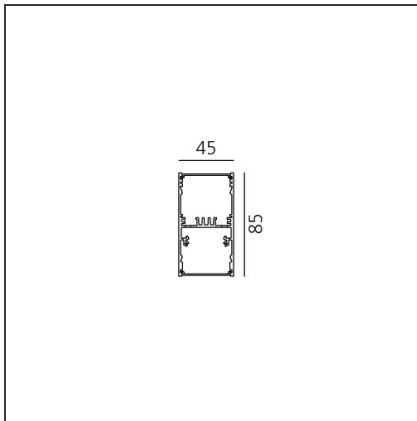

**A.39 Suspension - Direct + Indirect Emission - 1184mm - 52° - 4000K - Dimmable DALI - 3x4 Optics - White**

IP 20 Dimmerable: + -

**DESIGN BY**

Carlotta de Bevilacqua

**DESCRIPTION**

**TECHNICAL DRAWINGS**

**FEATURES**

<b>Article Code:</b>	BH09101	<b>Series:</b>	Indoor
<b>Colour:</b>	White		
<b>Installation:</b>	Suspension, Ceiling		

**DIMENSIONS**

<b>Length:</b>	cm 118
<b>Width:</b>	cm 4.5
<b>Height:</b>	cm 8.5