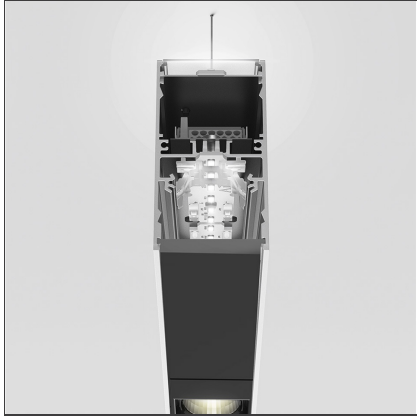

**A.39 Suspension - Direct + Indirect Emission - 1184mm - 52° - 3000K -
Undimmable - 3x4 Optics - White**

IP 20

DESIGN BY

Carlotta de Bevilacqua

DESCRIPTION

TECHNICAL DRAWINGS

FEATURES

Article Code:	BH08801	Series:	Indoor
Colour:	White		
Installation:	Suspension, Ceiling		

DIMENSIONS

Length:	cm 118
Width:	cm 4.5
Height:	cm 8.5

INCLUDED SOURCES

Category:	LED	Color temperature (K):	3000K
Number:	1	Color Tolerance:	MacAdam 2SDCM
Watt:	38W	Service Life:	L90 (20K) 118000h
Type:	0		
Category:	LED	Color temperature (K):	3000K
Number:	1	Color Tolerance:	MacAdam 2SDCM
Watt:	26W	Service Life:	L90 (20K) 118000h
Type:	0		

LUMINAIRE

Watt:	64W	Delivered lumens output (lm):	5352lm
		CCT:	3000K
		Efficiency:	79%
		Efficacy:	83.62lm/W
		CRI:	90

Notes

Screen supplied separately. *Driver uses 1 DALI address

ACCESSORIES

Louvre - 1184mm
3x4 optics white
AE41001

Louvre - 1184mm
3x4 optics black
AE41004

A.39 - Mechanical
joint including 1
suspension cable
AT09500

Angle louvre - 90°
corner screen (on
same plane) -
White
BH44001

Angle louvre - 90°
corner screen (on
same plane) -
Black
BH44004