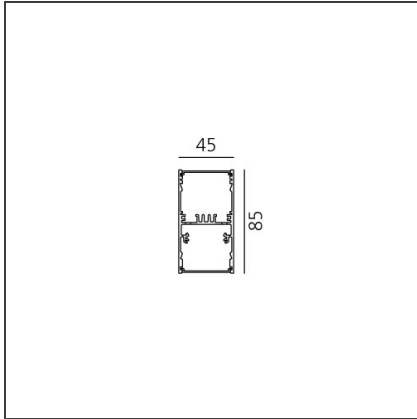

**A.39 Suspension - Direct + Indirect Emission - 1184mm - 52° - 3000K -
Undimmable - 3x4 Optics - White**

IP 20

DESIGN BY

Carlotta de Bevilacqua

DESCRIPTION

TECHNICAL DRAWINGS

FEATURES

Article Code:	BH08801	Series:	Indoor
Colour:	White		
Installation:	Suspension, Ceiling		

DIMENSIONS

Length:	cm 118
Width:	cm 4.5
Height:	cm 8.5

INCLUDED SOURCES

Category:	LED	Color temperature (K):	3000K
Number:	1	Color Tolerance:	MacAdam 2SDCM
Watt:	38W	Service Life:	L90 (20K) 118000h
Type:	0		
Category:	LED	Color temperature (K):	3000K
Number:	1	Color Tolerance:	MacAdam 2SDCM
Watt:	26W	Service Life:	L90 (20K) 118000h
Type:	0		

LUMINAIRE

Watt:	64W	Delivered lumens output (lm):	5352lm
		CCT:	3000K
		Efficiency:	79%
		Efficacy:	83.62lm/W
		CRI:	90

Notes

Screen supplied separately. *Driver uses 1 DALI address

ACCESSORIES

Louvre - 1184mm
3x4 optics white
AE41001

Louvre - 1184mm
3x4 optics black
AE41004

A.39 - Mechanical
joint including 1
suspension cable
AT09500

Angle louvre - 90°
corner screen (on
same plane) -
White
BH44001

Angle louvre - 90°
corner screen (on
same plane) -
Black
BH44004