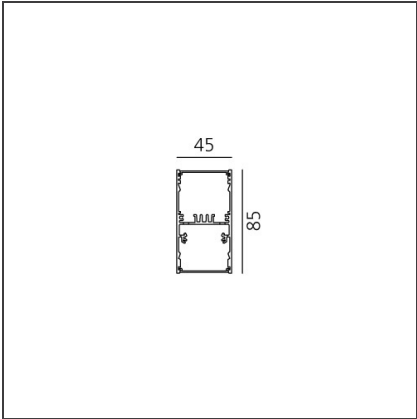

**A.39 Suspension - Direct + Indirect Emission - 1184mm - 52° - 3000K - Undimmable - 3x4 Optics - Silver**

IP 20 

**DESIGN BY**

Carlotta de Bevilacqua

**DESCRIPTION**

**TECHNICAL DRAWINGS**

**FEATURES**

<b>Article Code:</b>	BH08805	<b>Series:</b>	Indoor
<b>Colour:</b>	Silver		
<b>Installation:</b>	Suspension, Ceiling		

**DIMENSIONS**

<b>Length:</b>	cm 118
<b>Width:</b>	cm 4.5
<b>Height:</b>	cm 8.5

**INCLUDED SOURCES**

<b>Category:</b>	LED	<b>Color temperature (K):</b>	3000K
<b>Number:</b>	1	<b>Color Tolerance:</b>	MacAdam 2SDCM
<b>Watt:</b>	38W	<b>Service Life:</b>	L90 (20K) 118000h
<b>Type:</b>	0		
<b>Category:</b>	LED	<b>Color temperature (K):</b>	3000K
<b>Number:</b>	1	<b>Color Tolerance:</b>	MacAdam 2SDCM
<b>Watt:</b>	26W	<b>Service Life:</b>	L90 (20K) 118000h
<b>Type:</b>	0		

**ACCESSORIES**

Louvre - 1184mm  
3x4 optics white  
AE41001

Louvre - 1184mm  
3x4 optics black  
AE41004

A.39 - Mechanical  
joint including 1  
suspension cable  
AT09500

Angle louvre - 90°  
corner screen (on  
same plane) -  
White  
BH44001