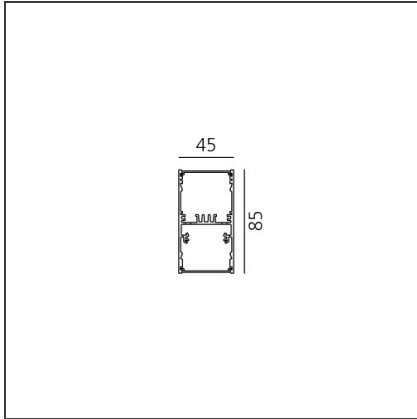

A.39 Suspension - Direct + Indirect Emission - 1184mm - 52° - 3000K - Undimmable - 2x4 Optics - Silver

IP 20

DESIGN BY

Carlotta de Bevilacqua

DESCRIPTION

TECHNICAL DRAWINGS

FEATURES

Article Code:	BH12805	Series:	Indoor
Colour:	Silver		
Installation:	Suspension, Ceiling		

DIMENSIONS

Length:	cm 118
Width:	cm 4.5
Height:	cm 8.5

INCLUDED SOURCES

Category:	LED	Color temperature (K):	3000K
Number:	1	Color Tolerance:	MacAdam 2SDCM
Watt:	25W	Service Life:	L90 (20K) 118000h
Type:	0		
Category:	LED	Color temperature (K):	3000K
Number:	1	Color Tolerance:	MacAdam 2SDCM
Watt:	26W	Service Life:	L90 (20K) 118000h
Type:	0		

LUMINAIRE

Watt:	53W	Delivered lumens output (lm):	4553lm
		CCT:	3000K
		Efficiency:	81%
		Efficacy:	85.91lm/W
		CRI:	90

Notes

Screen supplied separately. *Driver uses 1 DALI address

ACCESSORIES

Louvre - 1184mm
2x4 optics white
AE40001

Louvre - 1184mm
2x4 optics black
AE40004

A.39 - Mechanical
joint including 1
suspension cable
AT09500

Angle louvre - 90°
corner screen (on
same plane) -
White
BH44001

Angle louvre - 90°
corner screen (on
same plane) -
Black
BH44004