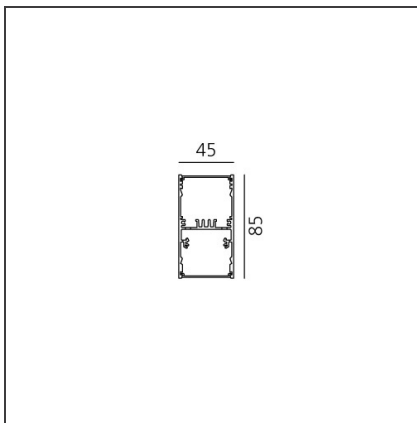

A.39 Suspension - Direct + Indirect Emission - 1184mm - 52° - 3000K - Dimmable DALI - 3x4 Optics - Silver

IP 20  Dimmerable: +  -

DESIGN BY

Carlotta de Bevilacqua

DESCRIPTION

TECHNICAL DRAWINGS

FEATURES

Article Code:	BH09005	Series:	Indoor
Colour:	Silver		
Installation:	Suspension, Ceiling		

DIMENSIONS

Length:	cm 118
Width:	cm 4.5
Height:	cm 8.5

INCLUDED SOURCES

Category:	LED	Color temperature (K):	3000K
Number:	1	Color Tolerance:	MacAdam 2SDCM
Watt:	38W	Service Life:	L90 (20K) 118000h
Type:	0		
Category:	LED	Color temperature (K):	3000K
Number:	1	Color Tolerance:	MacAdam 2SDCM
Watt:	26W	Service Life:	L90 (20K) 118000h
Type:	0		

ACCESSORIES

Louvre - 1184mm
3x4 optics white
AE41001

Louvre - 1184mm
3x4 optics black
AE41004

A.39 - Mechanical
joint including 1
suspension cable
AT09500

Angle louvre - 90°
corner screen (on
same plane) -
White
BH44001