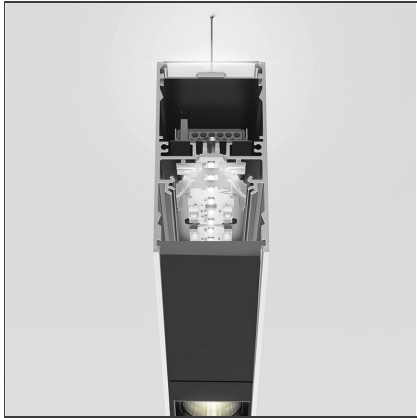

A.39 Suspension - Direct + Indirect Emission - 1184mm - 52° - 3000K - Dimmable DALI - 3x4 Optics - Silver

IP 20  Dimmerable: +  -

DESIGN BY

Carlotta de Bevilacqua

DESCRIPTION

TECHNICAL DRAWINGS

FEATURES

Article Code:	BH09005	Series:	Indoor
Colour:	Silver		
Installation:	Suspension, Ceiling		

DIMENSIONS

Length:	cm 118
Width:	cm 4.5
Height:	cm 8.5

INCLUDED SOURCES

Category:	LED	Color temperature (K):	3000K
Number:	1	Color Tolerance:	MacAdam 2SDCM
Watt:	38W	Service Life:	L90 (20K) 118000h
Type:	0		
Category:	LED	Color temperature (K):	3000K
Number:	1	Color Tolerance:	MacAdam 2SDCM
Watt:	26W	Service Life:	L90 (20K) 118000h
Type:	0		

LUMINAIRE

Watt:	64W	Delivered lumens output (lm):	5352lm
		CCT:	3000K
		Efficiency:	79%
		Efficacy:	83.62lm/W
		CRI:	90
		Dimmable Typology:	Dali

Notes

Screen supplied separately. *Driver uses 1 DALI address

Angle louvre - 90°
corner screen (on
same plane) -
Black
BH44004

A.39 - Dimmable
Feeding kit
including 2
suspension cables
(5 poles) 2000m
(H)
AT10500

A.39 -
Suspension/Ceiling
- Corner (on same
plane) - Silver
BH35005