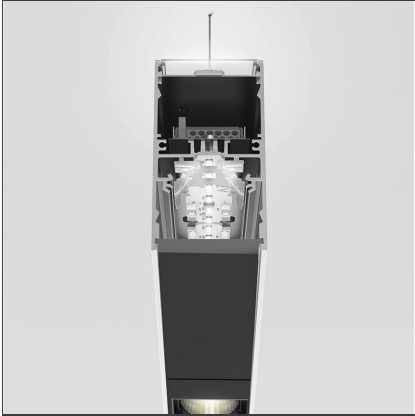

**A.39 Suspension - Direct + Indirect Emission - 1184mm - 52° - 3000K - Dimmable DALI - 2x4 Optics - Silver**

IP 20 Dimmerable:

**DESIGN BY**

Carlotta de Bevilacqua

**DESCRIPTION**

**TECHNICAL DRAWINGS**

**FEATURES**

<b>Article Code:</b>	BH13005	<b>Series:</b>	Indoor
<b>Colour:</b>	Silver		
<b>Installation:</b>	Suspension, Ceiling		

**DIMENSIONS**

<b>Length:</b>	cm 118
<b>Width:</b>	cm 4.5
<b>Height:</b>	cm 8.5

**INCLUDED SOURCES**

**LUMINAIRE**

<b>Watt:</b>	53W	<b>Delivered lumens output (lm):</b>	4553lm
		<b>CCT:</b>	3000K
		<b>Efficiency:</b>	81%
		<b>Efficacy:</b>	85.91lm/W
		<b>CRI:</b>	90
		<b>Dimmable Typology:</b>	Dali

**Notes**

Angle louvre - 90°  
corner screen (on  
same plane) -  
White  
BH44001

Angle louvre - 90°  
corner screen (on  
same plane) -  
Black  
BH44004

A.39 - Dimmable  
Feeding kit  
including 2  
suspension cables  
(5 poles) 2000m  
(H)  
AT10500