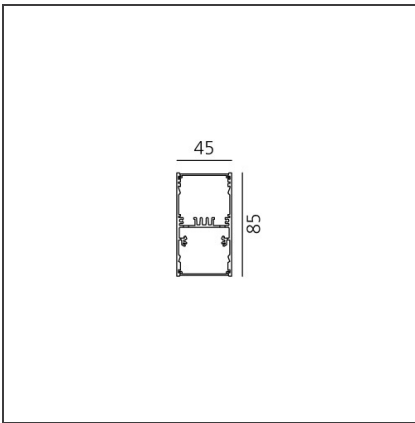

**A.39 Suspension - Direct + Indirect Emission - 1184mm - 52° - 3000K - Dimmable DALI - 2x4 Optics - Silver**

IP 20 Dimmerable:

**DESIGN BY**

Carlotta de Bevilacqua

**DESCRIPTION**

**TECHNICAL DRAWINGS**

**FEATURES**

<b>Article Code:</b>	BH13005	<b>Series:</b>	Indoor
<b>Colour:</b>	Silver		
<b>Installation:</b>	Suspension, Ceiling		

**DIMENSIONS**

<b>Length:</b>	cm 118
<b>Width:</b>	cm 4.5
<b>Height:</b>	cm 8.5

**INCLUDED SOURCES**