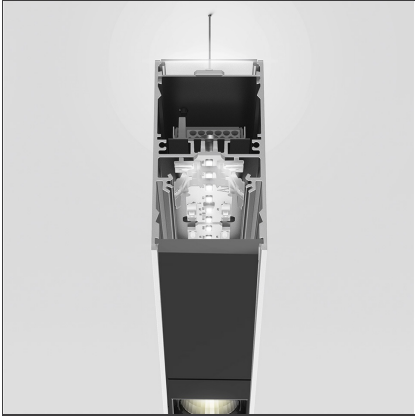

A.39 Suspension - Direct + Indirect Emission - 1184mm - 36° - 4000K - Dimmable DALI - 3x4 Optics - Silver

IP 20 Dimmerable:

DESIGN BY

Carlotta de Bevilacqua

DESCRIPTION

TECHNICAL DRAWINGS

FEATURES

Article Code:	BH08705	Series:	Indoor
Colour:	Silver		
Installation:	Suspension, Ceiling		

DIMENSIONS

Length:	cm 118
Width:	cm 4.5
Height:	cm 8.5

INCLUDED SOURCES

Category:	LED	Color temperature (K):	4000K
Number:	1	Color Tolerance:	MacAdam 2SDCM
Watt:	38W	Service Life:	L90 (20K) 118000h
Type:	4		
Category:	LED	Color temperature (K):	4000K
Number:	1	Color Tolerance:	MacAdam 2SDCM
Watt:	26W	Service Life:	L90 (20K) 118000h
Type:	0		

LUMINAIRE

Watt:	64W	Delivered lumens output (lm):	5564lm
		CCT:	4000K
		Efficiency:	78%
		Efficacy:	86.94lm/W
		CRI:	90
		Dimmable Typology:	Dali

Notes

Screen supplied separately. *Driver uses 1 DALI address

Angle louvre - 90°
corner screen (on
same plane) -
Black
BH44004

A.39 - Dimmable
Feeding kit
including 2
suspension cables
(5 poles) 2000m
(H)
AT10500

A.39 -
Suspension/Ceiling
- Corner (on same
plane) - Silver
BH35005