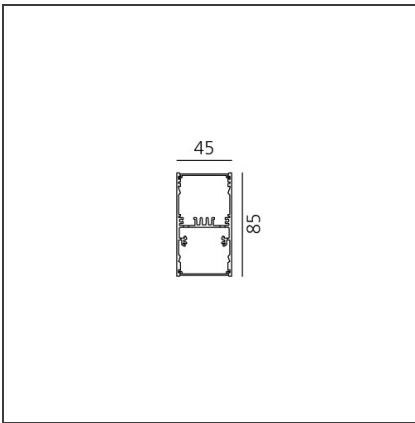

A.39 Suspension - Direct + Indirect Emission - 1184mm - 36° - 4000K - Dimmable DALI - 3x4 Optics - Silver

IP 20 Dimmerable:

DESIGN BY

Carlotta de Bevilacqua

DESCRIPTION

TECHNICAL DRAWINGS

FEATURES

Article Code:	BH08705	Series:	Indoor
Colour:	Silver		
Installation:	Suspension, Ceiling		

DIMENSIONS

Length:	cm 118
Width:	cm 4.5
Height:	cm 8.5

INCLUDED SOURCES

Category:	LED	Color temperature (K):	4000K
Number:	1	Color Tolerance:	MacAdam 2SDCM
Watt:	38W	Service Life:	L90 (20K) 118000h
Type:	4		
Category:	LED	Color temperature (K):	4000K
Number:	1	Color Tolerance:	MacAdam 2SDCM
Watt:	26W	Service Life:	L90 (20K) 118000h
Type:	0		

ACCESSORIES

Louvre - 1184mm
3x4 optics white
AE41001

Louvre - 1184mm
3x4 optics black
AE41004

A.39 - Mechanical
joint including 1
suspension cable
AT09500

Angle louvre - 90°
corner screen (on
same plane) -
White
BH44001