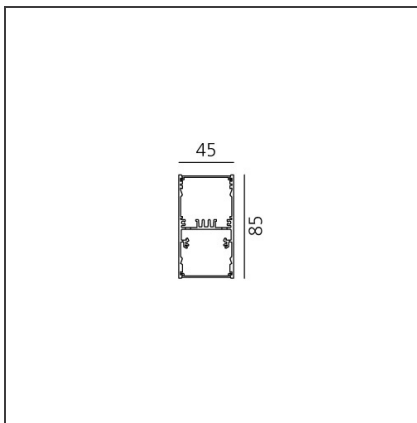

**A.39 Suspension - Direct + Indirect Emission - 1184mm - 36° - 4000K - Dimmable DALI - 3x4 Optics - Black**

IP 20  Dimmerable: +  -

**DESIGN BY**

Carlotta de Bevilacqua

**DESCRIPTION**

**TECHNICAL DRAWINGS**

**FEATURES**

<b>Article Code:</b>	BH08704	<b>Series:</b>	Indoor
<b>Colour:</b>	Black		
<b>Installation:</b>	Suspension, Ceiling		

**DIMENSIONS**

<b>Length:</b>	cm 118
<b>Width:</b>	cm 4.5
<b>Height:</b>	cm 8.5