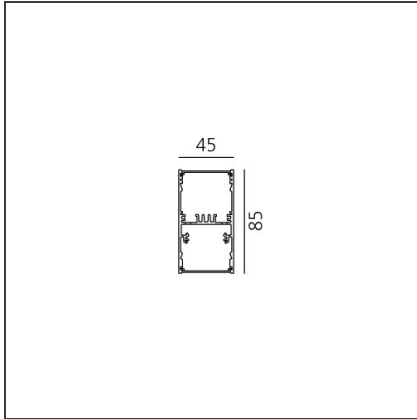

A.39 Suspension - Direct + Indirect Emission - 1184mm - 36° - 3000K - Undimmable - 3x4 Optics - White

IP 20   

DESIGN BY

Carlotta de Bevilacqua

DESCRIPTION

TECHNICAL DRAWINGS

FEATURES

Article Code:	BH08401	Series:	Indoor
Colour:	White		
Installation:	Suspension, Ceiling		

DIMENSIONS

Length:	cm 118
Width:	cm 4.5
Height:	cm 8.5

INCLUDED SOURCES

Category:	LED	Color temperature (K):	3000K
Number:	1	Color Tolerance:	MacAdam 2SDCM
Watt:	38W	Service Life:	L90 (20K) 118000h
Type:	0		
Category:	LED	Color temperature (K):	3000K
Number:	1	Color Tolerance:	MacAdam 2SDCM
Watt:	26W	Service Life:	L90 (20K) 118000h
Type:	0		

LUMINAIRE

Watt:	64W	Delivered lumens output (lm):	5270lm
		CCT:	3000K
		Efficiency:	78%
		Efficacy:	82.34lm/W
		CRI:	90

Notes

Screen supplied separately. *Driver uses 1 DALI address

ACCESSORIES

Louvre - 1184mm
3x4 optics white
AE41001

Louvre - 1184mm
3x4 optics black
AE41004

A.39 - Mechanical
joint including 1
suspension cable
AT09500

Angle louvre - 90°
corner screen (on
same plane) -
White
BH44001

Angle louvre - 90°
corner screen (on
same plane) -
Black
BH44004