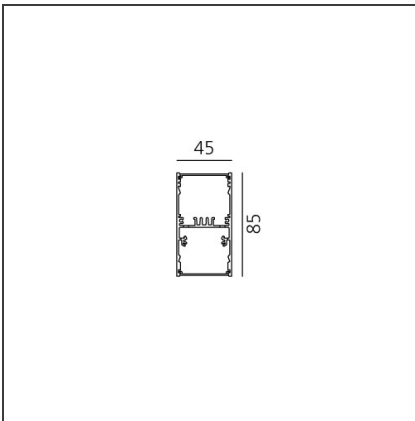

A.39 Suspension - Direct + Indirect Emission - 1184mm - 36° - 3000K - Dimmable DALI - 3x4 Optics - White

IP 20 Dimmerable: + -

DESIGN BY

Carlotta de Bevilacqua

DESCRIPTION

TECHNICAL DRAWINGS

FEATURES

Article Code:	BH08601	Series:	Indoor
Colour:	White		
Installation:	Suspension, Ceiling		

DIMENSIONS

Length:	cm 118
Width:	cm 4.5
Height:	cm 8.5

INCLUDED SOURCES

Category:	LED	Color temperature (K):	3000K
Number:	1	Color Tolerance:	MacAdam 2SDCM
Watt:	38W	Service Life:	L90 (20K) 118000h
Type:	0		
Category:	LED	Color temperature (K):	3000K
Number:	1	Color Tolerance:	MacAdam 2SDCM
Watt:	26W	Service Life:	L90 (20K) 118000h
Type:	0		

ACCESSORIES

Louvre - 1184mm
3x4 optics white
AE41001

Louvre - 1184mm
3x4 optics black
AE41004

A.39 - Mechanical
joint including 1
suspension cable
AT09500

Angle louvre - 90°
corner screen (on
same plane) -
White
BH44001