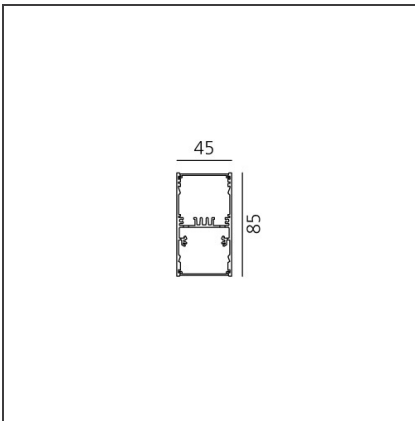

A.39 Suspension - Direct + Indirect Emission - 1184mm - 20° - 4000K - Dimmable DALI - 3x4 Optics - Silver

IP 20 Dimmerable:

DESIGN BY

Carlotta de Bevilacqua

DESCRIPTION

TECHNICAL DRAWINGS

FEATURES

Article Code:	BH08305	Series:	Indoor
Colour:	Silver		
Installation:	Suspension, Ceiling		

DIMENSIONS

Length:	cm 118
Width:	cm 4.5
Height:	cm 8.5

INCLUDED SOURCES

Category:	LED	Color temperature (K):	4000K
Number:	1	Color Tolerance:	MacAdam 2SDCM
Watt:	38W	Service Life:	L90 (20K) 118000h
Type:	4		
Category:	LED	Color temperature (K):	4000K
Number:	1	Color Tolerance:	MacAdam 2SDCM
Watt:	26W	Service Life:	L90 (20K) 118000h
Type:	0		