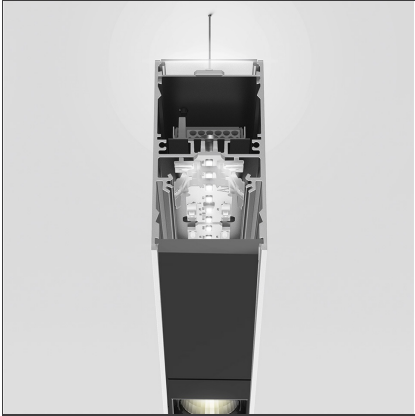

A.39 Suspension - Direct + Indirect Emission - 1184mm - 20° - 4000K - Dimmable DALI - 3x4 Optics - Silver

IP 20 Dimmerable:

DESIGN BY

Carlotta de Bevilacqua

DESCRIPTION

TECHNICAL DRAWINGS

FEATURES

Article Code:	BH08305	Series:	Indoor
Colour:	Silver		
Installation:	Suspension, Ceiling		

DIMENSIONS

Length:	cm 118
Width:	cm 4.5
Height:	cm 8.5

INCLUDED SOURCES

Category:	LED	Color temperature (K):	4000K
Number:	1	Color Tolerance:	MacAdam 2SDCM
Watt:	38W	Service Life:	L90 (20K) 118000h
Type:	4		
Category:	LED	Color temperature (K):	4000K
Number:	1	Color Tolerance:	MacAdam 2SDCM
Watt:	26W	Service Life:	L90 (20K) 118000h
Type:	0		

LUMINAIRE

Watt:	64W	Delivered lumens output (lm):	5735lm
		CCT:	4000K
		Efficiency:	81%
		Efficacy:	89.60lm/W
		CRI:	90
		Dimmable Typology:	Dali

Notes

Screen supplied separately. *Driver uses 1 DALI address

ACCESSORIES

Louvre - 1184mm
3x4 optics white
AE41001

Louvre - 1184mm
3x4 optics black
AE41004

A.39 - Mechanical
joint including 1
suspension cable
AT09500

Sharping wall
grazer lens Kit
(4pcs) - 26°x70°
elliptical lenses kit.
It has to be used
on top of S 20°
reflectors to get
an elliptical beam
(greter axis along
the module
length). It contains
4 lenses.
AF06000