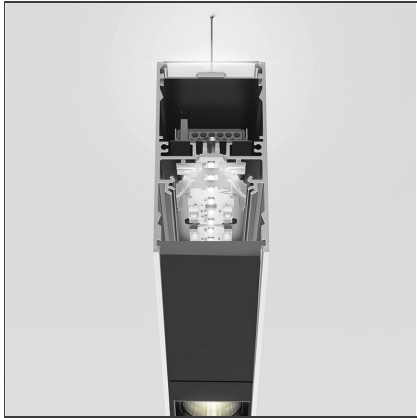

A.39 Suspension - Direct + Indirect Emission - 1184mm - 20° - 3000K - Dimmable DALI - 2x4 Optics - White

IP 20 Dimmerable:

DESIGN BY

Carlotta de Bevilacqua

DESCRIPTION

TECHNICAL DRAWINGS

FEATURES

Article Code:	BH12201	Series:	Indoor
Colour:	White		
Installation:	Suspension, Ceiling		

DIMENSIONS

Length:	cm 118
Width:	cm 4.5
Height:	cm 8.5

INCLUDED SOURCES

Category:	LED	Color temperature (K):	3000K
Number:	1	Color Tolerance:	MacAdam 2SDCM
Watt:	25W	Service Life:	L90 (20K) 118000h
Type:	0		
Category:	LED	Color temperature (K):	3000K
Number:	1	Color Tolerance:	MacAdam 2SDCM
Watt:	26W	Service Life:	L90 (20K) 118000h
Type:	0		

LUMINAIRE

Watt:	53W	Delivered lumens output (lm):	4605lm
		CCT:	3000K
		Efficiency:	82%
		Efficacy:	86.88lm/W
		CRI:	90
		Dimmable Typology:	Dali

Notes

Screen supplied separately. *Driver uses 1 DALI address

ACCESSORIES

Louvre - 1184mm
2x4 optics white
AE40001

Louvre - 1184mm
2x4 optics black
AE40004

A.39 - Mechanical
joint including 1
suspension cable
AT09500

Sharping wall
grazer lens Kit
(4pcs) - 26°x70°
elliptical lenses kit.
It has to be used
on top of S 20°
reflectors to get
an elliptical beam
(greter axis along
the module
length). It contains
4 lenses.
AF06000