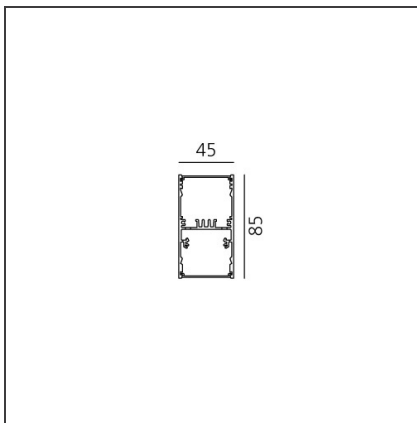

A.39 Suspension - Direct + Indirect Emission - 1184mm - 20° - 3000K - Dimmable DALI - 2x4 Optics - White

IP 20 Dimmerable:

DESIGN BY

Carlotta de Bevilacqua

DESCRIPTION

TECHNICAL DRAWINGS

FEATURES

Article Code:	BH12201	Series:	Indoor
Colour:	White		
Installation:	Suspension, Ceiling		

DIMENSIONS

Length:	cm 118
Width:	cm 4.5
Height:	cm 8.5

INCLUDED SOURCES

Category:	LED	Color temperature (K):	3000K
Number:	1	Color Tolerance:	MacAdam 2SDCM
Watt:	25W	Service Life:	L90 (20K) 118000h
Type:	0		
Category:	LED	Color temperature (K):	3000K
Number:	1	Color Tolerance:	MacAdam 2SDCM
Watt:	26W	Service Life:	L90 (20K) 118000h
Type:	0		