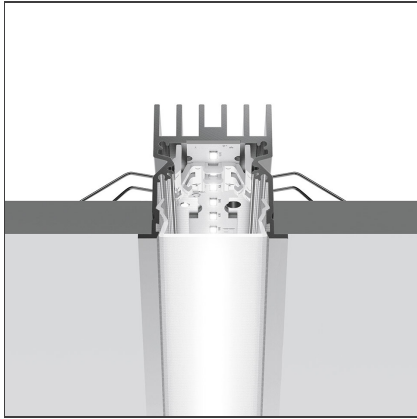

A.39 Recessed - Structural Module Trim 2960mm 4000K Undimmable White

IP20 

DESIGN BY

Carlotta de Bevilacqua

DESCRIPTION

Optimized version in line applications with wide lengths. Diffusing direct and direct + indirect emission. Recessed trim, trimless, suspension and ceiling versions. Dimmable and non dimmable in two CCT 3000K and 4000K versions.

TECHNICAL DRAWINGS

FEATURES

Article Code:	AT07201	Series:	Indoor
Colour:	White	Emission:	Direct
Installation:	Recessed		
Environment:	Indoor		

DIMENSIONS

Length: cm 296

INCLUDED SOURCES

Category:	LED	Color temperature (K):	4000K
Number:	1		
Watt:	81W		
Type:	0		
Class:	A		

LUMINAIRE

Watt:	81W	Delivered lumens output (lm):	5673lm
		CCT:	4000K
		CRI:	80

ACCESSORIES

A.39 - Opal Diffuser in Polycarbonate - L=10000mm AT10000

A.39 Recessed - Trim End Cap (Kit 2x) - Up to 5m - White AT09001

End Cap (x2) AT09301

A.39 Recessed - Trim End Cap (Kit 2x) - Up to 15m - White AT09101

A.39 Recessed - Trim End Cap (Kit 2x) - Up to 35m - White AT09201