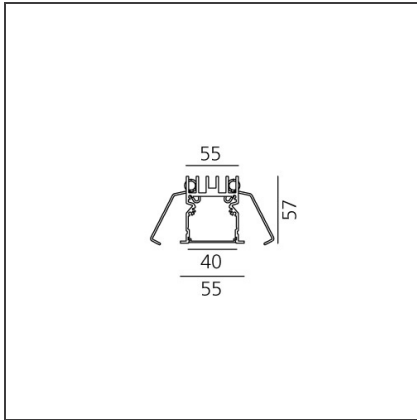

A.39 Recessed - Structural Module Trim 2960mm 4000K Undimmable White

IP20 

DESIGN BY

Carlotta de Bevilacqua

DESCRIPTION

Optimized version in line applications with wide lengths. Diffusing direct and direct + indirect emission. Recessed trim, trimless, suspension and ceiling versions. Dimmable and non dimmable in two CCT 3000K and 4000K versions.

TECHNICAL DRAWINGS

FEATURES

Article Code:	AT07201	Series:	Indoor
Colour:	White	Emission:	Direct
Installation:	Recessed		
Environment:	Indoor		

DIMENSIONS

Length: cm 296

INCLUDED SOURCES

Category:	LED	Color temperature (K):	4000K
Number:	1		
Watt:	81W		
Type:	0		
Class:	A		

LUMINAIRE

Watt:	81W	Delivered lumens output (lm):	5673lm
		CCT:	4000K
		CRI:	80

ACCESSORIES

A.39 - Opal Diffuser in Polycarbonate - L=10000mm AT10000

A.39 Recessed - Trim End Cap (Kit 2x) - Up to 5m - White AT09001

End Cap (x2) AT09301

A.39 Recessed - Trim End Cap (Kit 2x) - Up to 15m - White AT09101

A.39 Recessed - Trim End Cap (Kit 2x) - Up to 35m - White AT09201