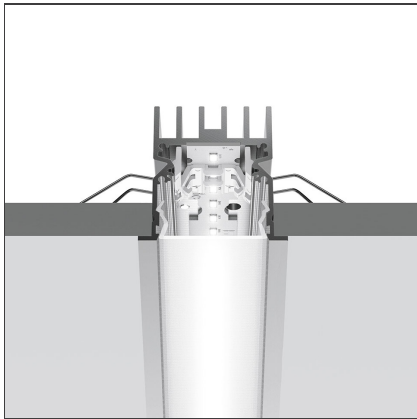

A.39 Recessed - Structural Module Trim 2960mm 4000K Undimmable Silver

IP20 

DESIGN BY

Carlotta de Bevilacqua

DESCRIPTION

Optimized version in line applications with wide lengths. Diffusing direct and direct + indirect emission. Recessed trim, trimless, suspension and ceiling versions. Dimmable and non dimmable in two CCT 3000K and 4000K versions.

TECHNICAL DRAWINGS

FEATURES

Article Code:	AT07205	Series:	Indoor
Colour:	Silver	Emission:	Direct
Installation:	Recessed		
Environment:	Indoor		

DIMENSIONS

Length: cm 296

INCLUDED SOURCES

Category:	LED	Color temperature (K):	4000K
Number:	1		
Watt:	81W		
Type:	0		
Class:	A		

LUMINAIRE

Watt:	81W	Delivered lumens output (lm):	5247lm
		CCT:	4000K
		CRI:	80

ACCESSORIES

A.39 Recessed -
Trim End Cap (Kit
2x) - Up to 15m -
Silver
AT09105

A.39 Recessed -
Trim End Cap (Kit
2x) - Up to 35m -
Silver
AT09205

A.39 Recessed -
Trim End Cap (Kit
2x) - Up to 5m -
Silver
AT09005

A.39 Recessed -
Trimless Frame Kit
- L=1488mm
AT04000

A.39 Recessed -
Trimless Frame Kit
- L=4736mm
AT04100

A.39 - Opal
Diffuser in
Polycarbonate -
L=1184mm
AT10100