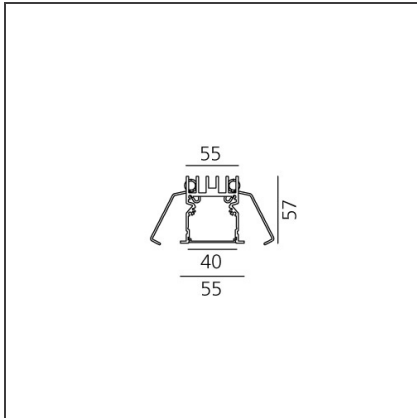

A.39 Recessed - Structural Module Trim 2960mm 4000K Undimmable Silver

IP20 

DESIGN BY

Carlotta de Bevilacqua

DESCRIPTION

Optimized version in line applications with wide lengths. Diffusing direct and direct + indirect emission. Recessed trim, trimless, suspension and ceiling versions. Dimmable and non dimmable in two CCT 3000K and 4000K versions.

TECHNICAL DRAWINGS

FEATURES

Article Code:	AT07205	Series:	Indoor
Colour:	Silver	Emission:	Direct
Installation:	Recessed		
Environment:	Indoor		

DIMENSIONS

Length: cm 296

INCLUDED SOURCES

Category:	LED	Color temperature (K):	4000K
Number:	1		
Watt:	81W		
Type:	0		
Class:	A		

LUMINAIRE

Watt:	81W	Delivered lumens output (lm):	5247lm
		CCT:	4000K
		CRI:	80

ACCESSORIES

A.39 Recessed -
Trim End Cap (Kit
2x) - Up to 15m -
Silver
AT09105

A.39 Recessed -
Trim End Cap (Kit
2x) - Up to 35m -
Silver
AT09205

A.39 - Opal
Diffuser in
Polycarbonate -
L=10000mm
AT10000

A.39 - Opal
Diffuser in
Polycarbonate -
L=2368mm
AT10200

A.39 - Opal
Diffuser in
Polycarbonate -
L=25000mm
AT10800

A.39 - Opal
Diffuser in
Polycarbonate -
L=2960mm
AT10300