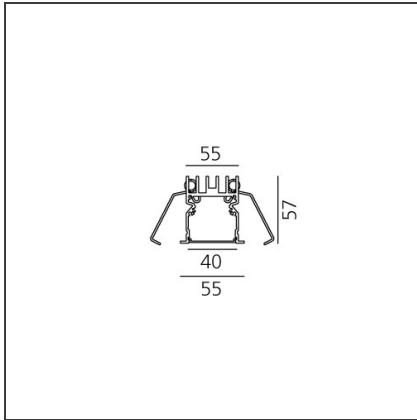

A.39 Recessed - Structural Module Trim 2960mm 3000K Undimmable Black

IP20 

DESIGN BY

Carlotta de Bevilacqua

DESCRIPTION

Optimized version in line applications with wide lengths. Diffusing direct and direct + indirect emission. Recessed trim, trimless, suspension and ceiling versions. Dimmable and non dimmable in two CCT 3000K and 4000K versions.

TECHNICAL DRAWINGS

FEATURES

Article Code:	AT07004	Series:	Indoor
Colour:	Black	Emission:	Direct
Installation:	Recessed		
Environment:	Indoor		

DIMENSIONS

Length: cm 296

INCLUDED SOURCES

Category:	LED	Color temperature (K):	3000K
Number:	1		
Watt:	81W		
Type:	0		
Class:	A		

LUMINAIRE

Watt:	81W	Delivered lumens output (lm):	5022lm
		CCT:	3000K
		CRI:	80

ACCESSORIES

A.39 - Opal Diffuser in Polycarbonate - L=10000mm AT10000

A.39 - Opal Diffuser in Polycarbonate - L=2368mm AT10200

End Cap (x2) AT09301

A.39 Recessed - Trim End Cap (Kit 2x) - Up to 15m - Black AT09104

A.39 Recessed - Trim End Cap (Kit 2x) - Up to 35m - Black AT09204