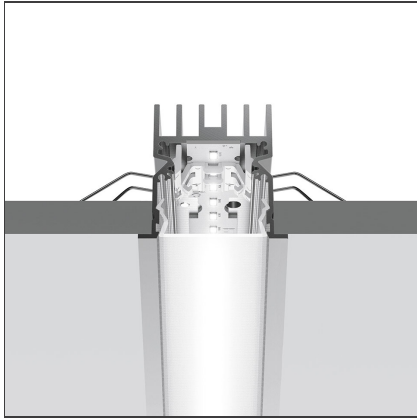

A.39 Recessed - Structural Module Trim 2960mm 3000K Undimmable Black

IP20 

DESIGN BY

Carlotta de Bevilacqua

DESCRIPTION

Optimized version in line applications with wide lengths. Diffusing direct and direct + indirect emission. Recessed trim, trimless, suspension and ceiling versions. Dimmable and non dimmable in two CCT 3000K and 4000K versions.

TECHNICAL DRAWINGS

FEATURES

Article Code:	AT07004	Series:	Indoor
Colour:	Black	Emission:	Direct
Installation:	Recessed		
Environment:	Indoor		

DIMENSIONS

Length: cm 296

INCLUDED SOURCES

Category:	LED	Color temperature (K):	3000K
Number:	1		
Watt:	81W		
Type:	0		
Class:	A		

LUMINAIRE

Watt:	81W	Delivered lumens output (lm):	5022lm
		CCT:	3000K
		CRI:	80

ACCESSORIES

A.39 - Opal Diffuser in Polycarbonate - L=10000mm AT10000

A.39 - Opal Diffuser in Polycarbonate - L=2368mm AT10200

A.39 Recessed - Trim End Cap (Kit 2x) - Up to 5m - Black AT09004

A.39 - Opal Diffuser in Polycarbonate - L=1184mm AT10100

A.39 - Opal Diffuser in Polycarbonate - L=50000mm AT10900

A.39 Recessed - Frame Cap 2x AT09300